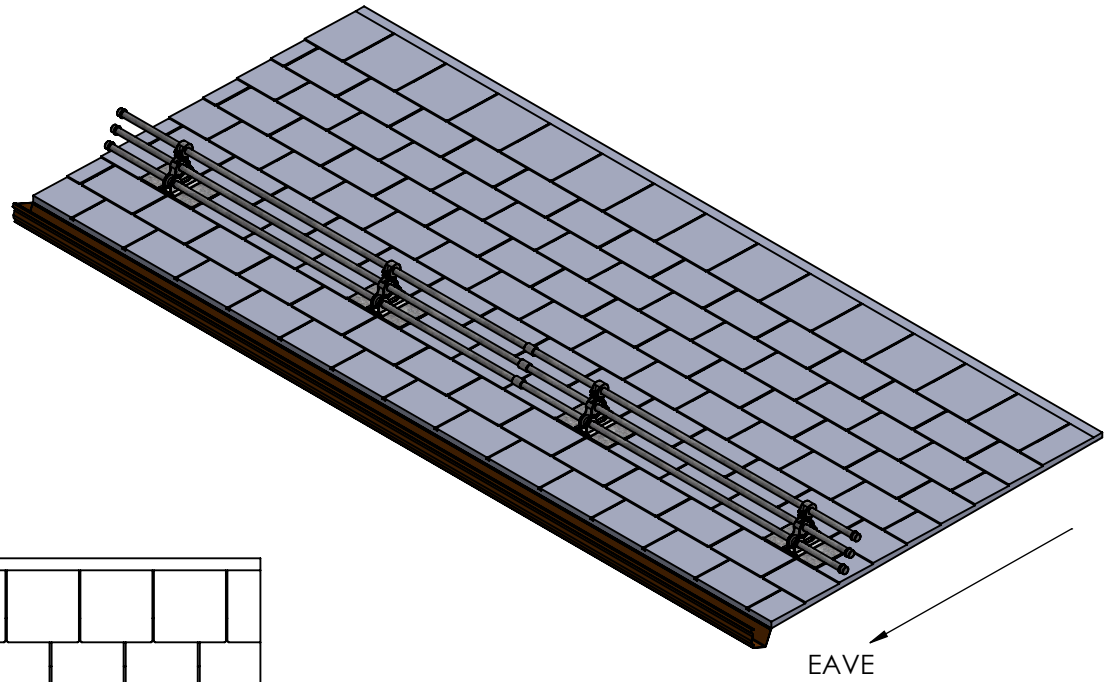

Install in accordance with Berger's written specifications and instructions. Contact Berger for detailed layout, spec sheet for detailed material, finishes, and configuration options. Do not scale drawings. Subject to change without notice

24"-36"
FROM EAVE

BERGER[®]

QUALITY BUILDING PRODUCTS SINCE 1874

Berger Building Products, Inc
805 Pennsylvania Blvd
Feasterville, PA 19053

www.bergerbp.com

Phone: 800-523-8852
Fax: 215-355-7738

**FR131/FR132 Fit Rite Roof
Assembly**

Material: Refer to Spec Sheet

SCALE
1:32

DWG. NO.

SHEET 1 OF 1