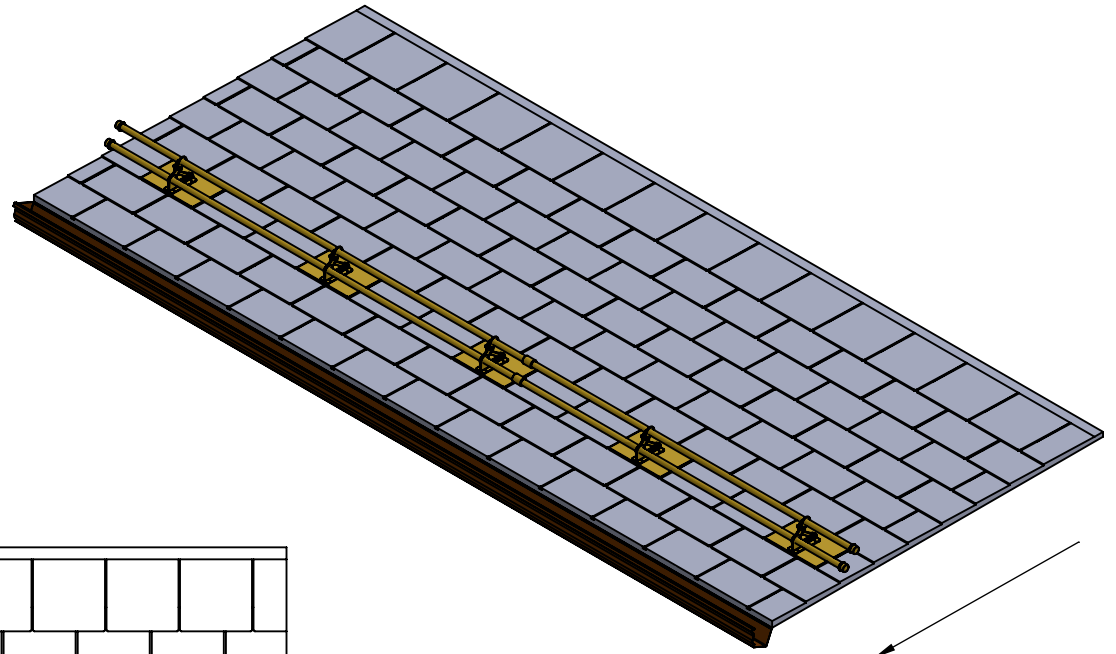

Install in accordance with Berger's written specifications and instructions. Contact Berger for detailed layout, spec sheet for detailed material, finishes, and configuration options. Do not scale drawings. Subject to change without notice

EAVE

24"-36"
FROM EAVE

24"-36"

BERGER[®]

QUALITY BUILDING PRODUCTS SINCE 1874

Berger Building Products, Inc
805 Pennsylvania Blvd
Feasterville, PA 19053

www.bergerbp.com

Phone: 800-523-8852
Fax: 215-355-7738

**FR122/FR123 Fit Rite Roof
Assembly**

Material: Refer to Spec Sheet

SCALE
1:32

DWG. NO.

SHEET 1 OF 1