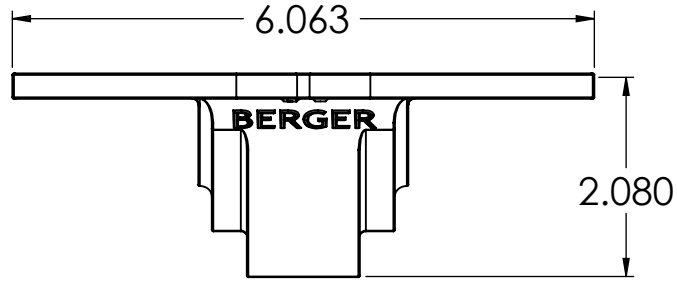

Install in accordance with Berger's written specifications and instructions. Contact Berger for detailed layout, spec sheet for detailed material, finishes, and configuration options. Do not scale drawings. Subject to change without notice

SnowGuardWarehouse.com Ph: 814-786-9085

BERGER

QUALITY BUILDING PRODUCTS SINCE 1874

Berger Building Products, Inc
805 Pennsylvania Blvd
Feasterville, PA 19053

www.bergerbp.com

Phone: 800-523-8852
Fax: 215-355-7738

Real Tool AP Snow Guard For
Standing Seam Metal Roofs
AP516

Material: Refer to Spec Sheet

SCALE
1:2

DWG. NO.

SHEET 1 OF 1