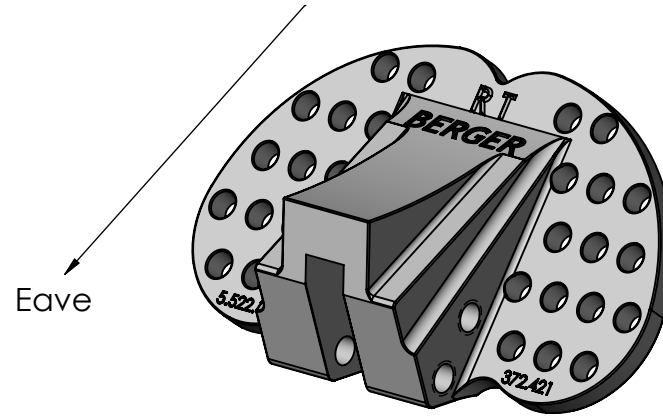

Install in accordance with Berger's written specifications and instructions. Contact Berger for detailed layout, spec sheet for detailed material, finishes, and configuration options. Do not scale drawings. Subject to change without notice

Real Tool AP Snow Guard For  
Standing Seam Metal Roofs  
**AP516**

Material: Refer to Spec Sheet

SCALE  
**1:2**

DWG. NO.

SHEET 1 OF 1