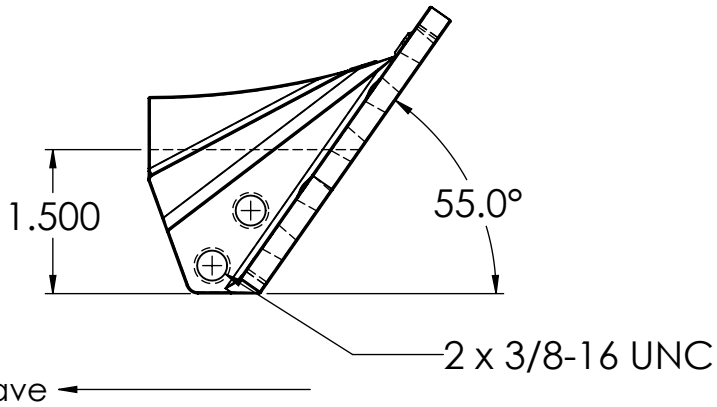

Install in accordance with Berger's written specifications and instructions. Contact Berger for detailed layout, spec sheet for detailed material, finishes, and configuration options. Do not scale drawings. Subject to change without notice

SnowGuardWarehouse.com Ph: 814-786-9085

BERGER

QUALITY BUILDING PRODUCTS SINCE 1874

Berger Building Products, Inc
805 Pennsylvania Blvd
Feasterville, PA 19053

www.bergerbp.com

Phone: 800-523-8852
Fax: 215-355-7738

Real Tool AP Snow Guard For
Standing Seam Metal Roofs
AP516

Material: Refer to Spec Sheet

SCALE
1:2

DWG. NO.

SHEET 1 OF 1