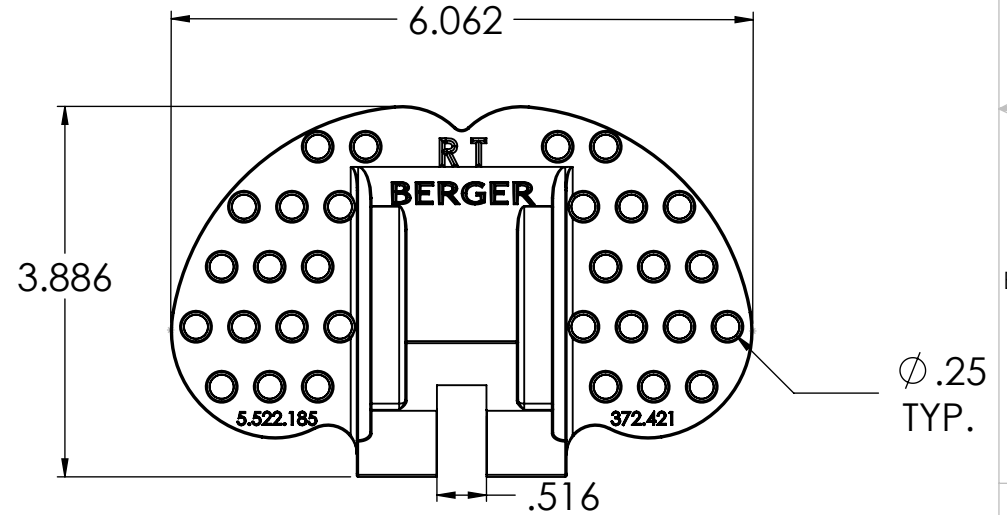

Install in accordance with Berger's written specifications and instructions. Contact Berger for detailed layout, spec sheet for detailed material, finishes, and configuration options. Do not scale drawings. Subject to change without notice

Real Tool AP Snow Guard For  
Standing Seam Metal Roofs  
**AP516**

Material: Refer to Spec Sheet

SCALE  
**1:2**

DWG. NO.

SHEET 1 OF 1