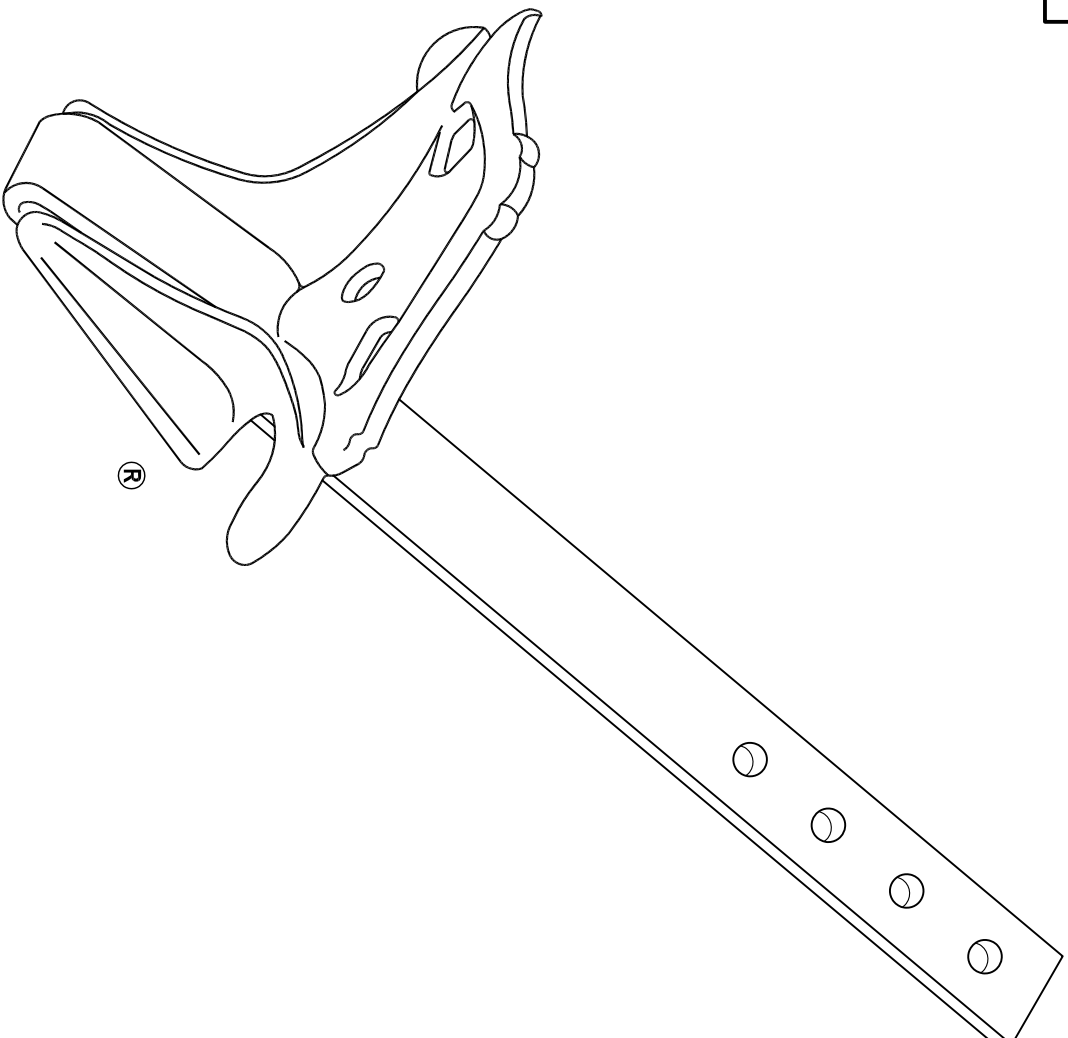

SIEGER SNOW GUARDS, INC.

®

MODEL C  
SNOW GUARD HEAD  
5 1/2" WIDE x 3 1/4" HIGH

SLATE SHINGLES

ROOFING FELT

ROOF SHEATHING

MODEL C  
SNOW GUARD HEAD  
5 1/2" WIDE x 3 1/4" x HIGH

4TH ROW  
SHINGLES

3RD ROW  
SHINGLES

NAIL OR SCREW  
TO SHEATHING

STRAP

TOP OF ROOF  
STRUCTURE

**SlateRoofWarehouse.com Ph: 814-786-9085**

COPYRIGHT © 2009 - SIEGER SNOW GUARDS, INC. - ALL RIGHTS RESERVED  
®

**TYPICAL MODEL C CROSS SECTION**

THE "MODEL C" AND ITS THREE-DIMENSIONAL CONFIGURATION ARE TRADEMARKS OF SIEGER SNOW GUARDS, INC.

SIEGER SNOW GUARDS, INC.  
®