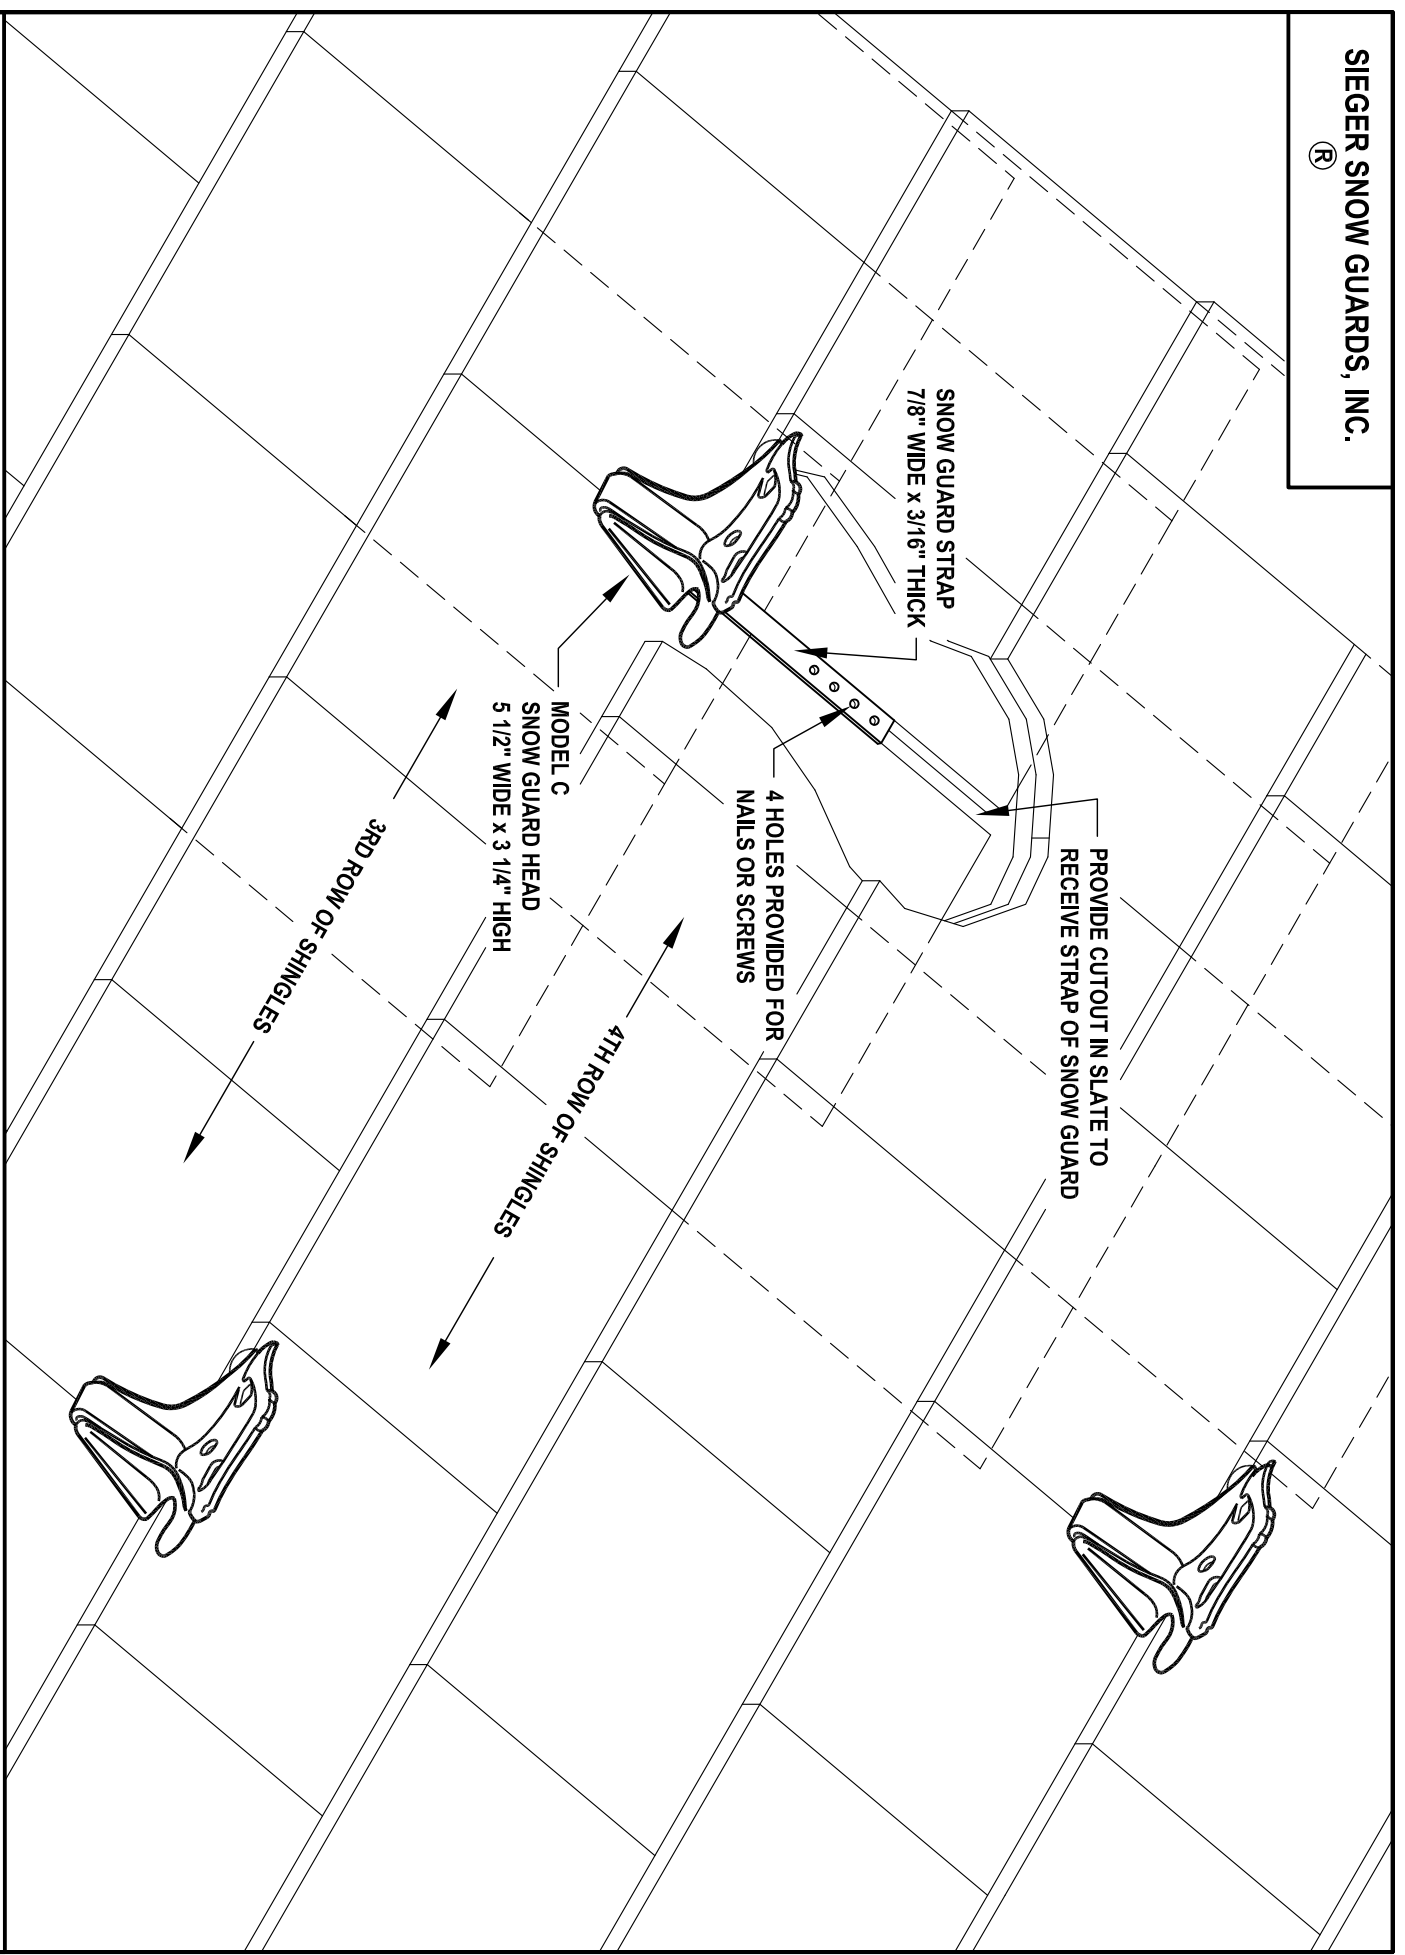

TYPICAL MODEL C INSTALLATION DIAGRAM

COPYRIGHT © 2009 - SIEGER SNOW GUARDS, INC. - ALL RIGHTS RESERVED
®

THE "MODEL C" AND ITS THREE-DIMENSIONAL CONFIGURATION ARE TRADEMARKS OF SIEGER SNOW GUARDS, INC.