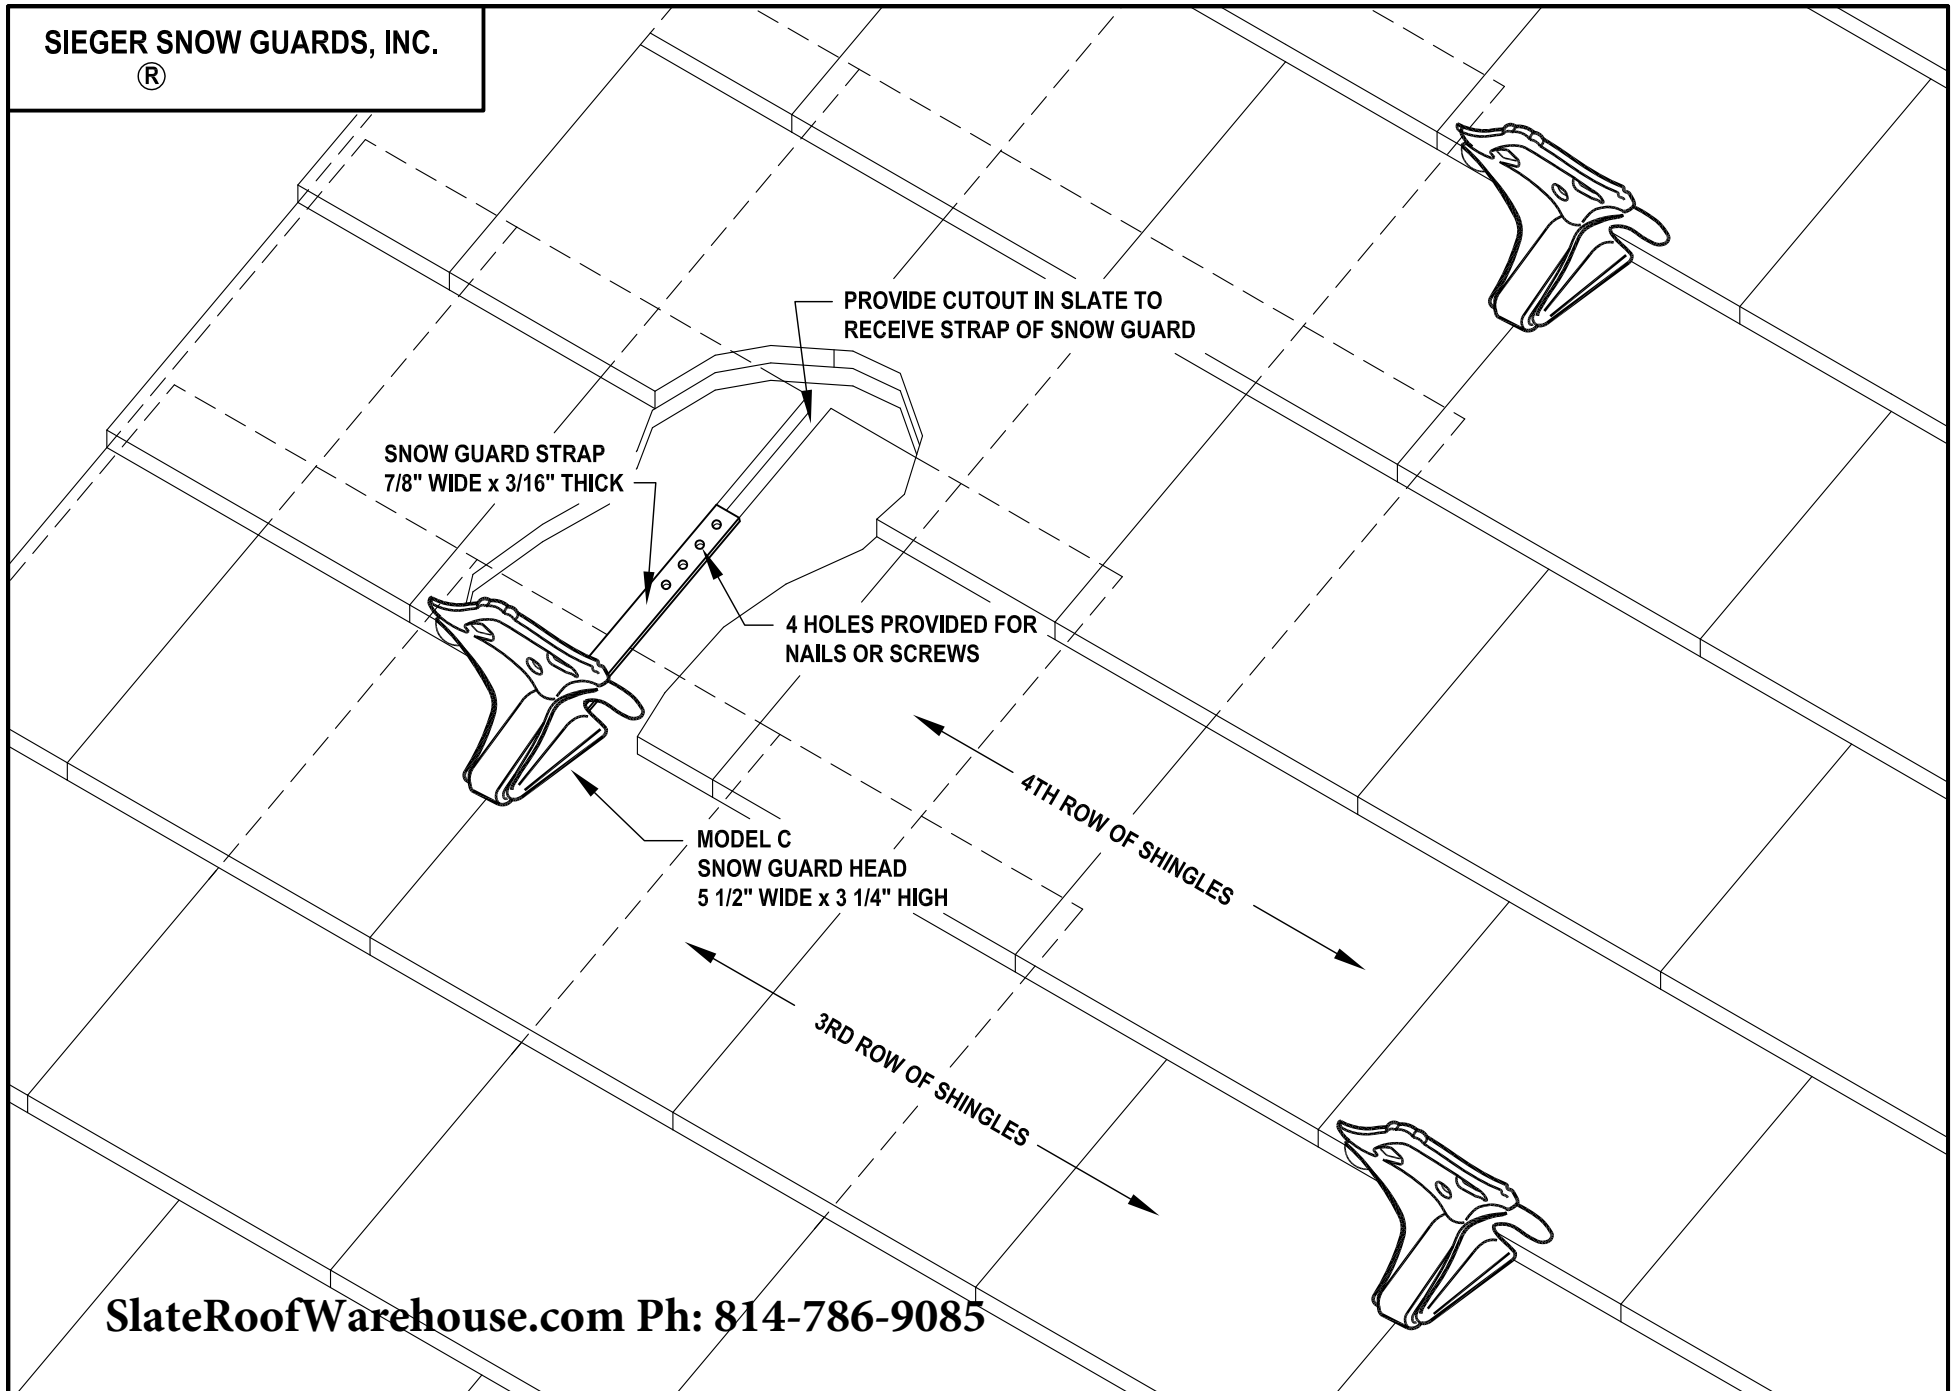

SIEGER SNOW GUARDS, INC.

®

SlateRoofWarehouse.com Ph: 814-786-9085

TYPICAL MODEL C INSTALLATION DIAGRAM

COPYRIGHT © 2009 - SIEGER SNOW GUARDS, INC. - ALL RIGHTS RESERVED

®

THE "MODEL C" AND ITS THREE-DIMENSIONAL CONFIGURATION ARE TRADEMARKS OF SIEGER SNOW GUARDS, INC.