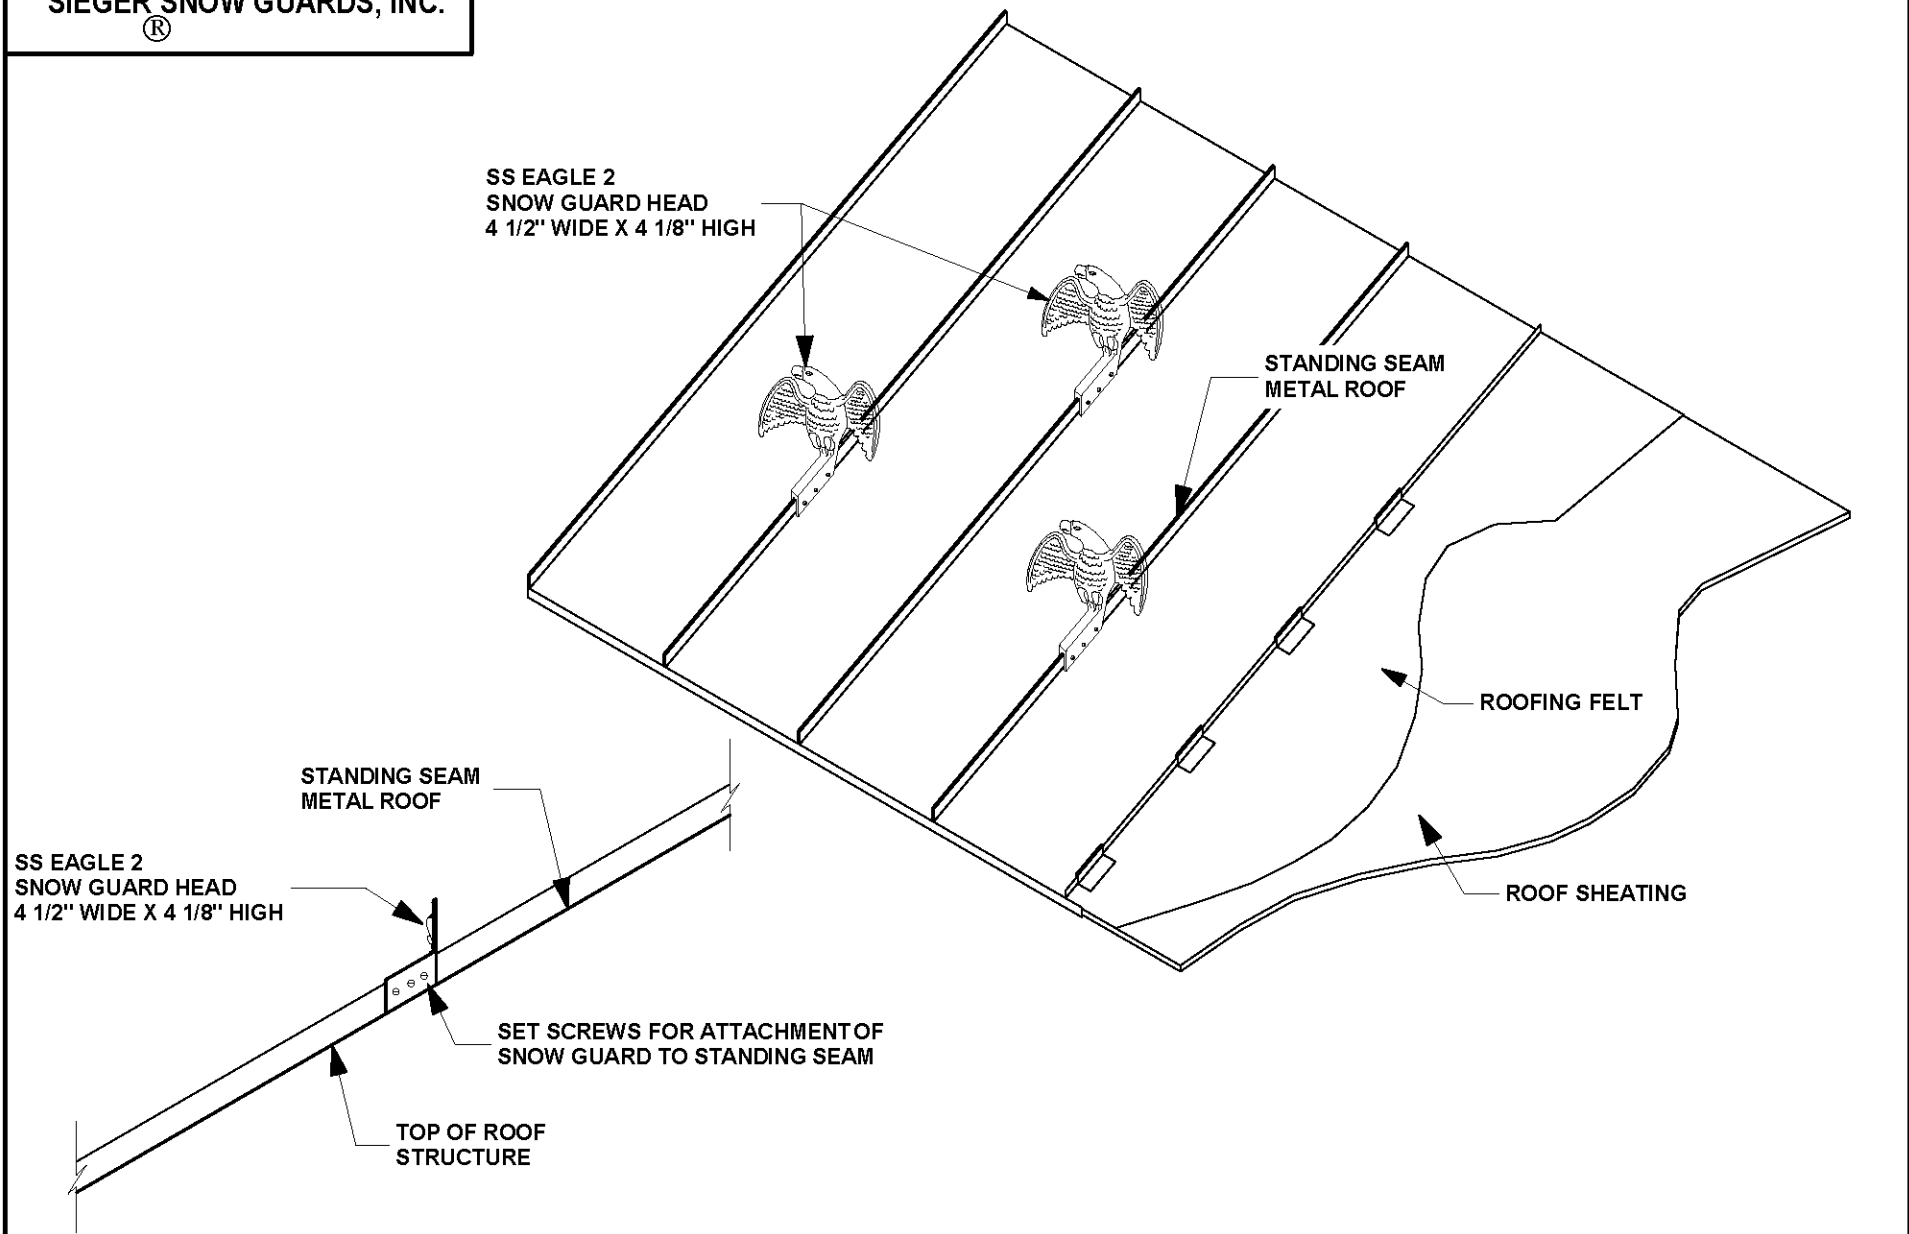

SIEGER SNOW GUARDS, INC.
®

SnowGuardWarehouse.com Ph: 814-786-9085

SS EAGLE 2
SNOW GUARD HEAD
4 1/2" WIDE X 4 1/8" HIGH

SET SCREWS FOR ATTACHMENT OF
SNOW GUARD TO STANDING SEAM

STANDING SEAM
METAL ROOF

Email: Mail@JosephJenkins.com

SS EAGLE 2 INSTALLATION DIAGRAM

COPYRIGHT © 2009 - SIEGER SNOW GUARDS, INC. - ALL RIGHTS RESERVED
®

THE "SS EAGLE 2" AND ITS THREE-DIMENSIONAL CONFIGURATION ARE TRADEMARKS OF SIEGER SNOW GUARDS, INC.

TYPICAL SS EAGLE 2 CROSS SECTION