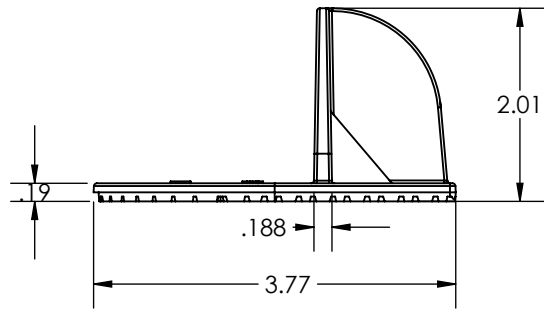

Install in accordance with Berger's written specifications and instructions. Contact Berger for detailed layout, spec sheet for detailed material, finishes, and configuration options. Do not scale drawings. Subject to change without notice

SnowGuardWarehouse.com Ph: 814-786-9085

BERGER®

QUALITY BUILDING PRODUCTS SINCE 1874

Berger Building Products, Inc
805 Pennsylvania Blvd
Feasterville, PA 19053

www.bergerbp.com

Phone: 800-523-8852
Fax: 215-355-7738

Mullane Snow Boss #650
for Metal Roofing
650C

Material: Refer to Spec Sheet

SCALE
1:2

DWG. NO.

SHEET 1 OF 1