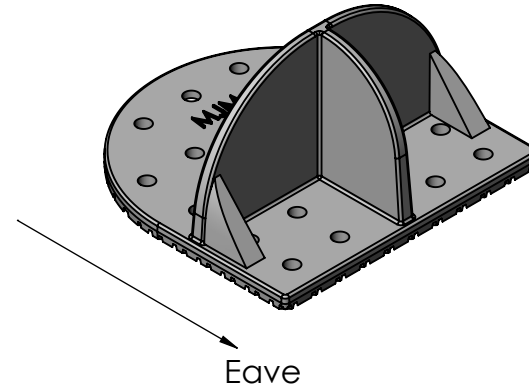

Install in accordance with Berger's written specifications and instructions. Contact Berger for detailed layout, spec sheet for detailed material, finishes, and configuration options. Do not scale drawings. Subject to change without notice

Mullane Snow Boss #650  
for Metal Roofing  
**650C**

Material: Refer to Spec Sheet

SCALE  
**1:2**

DWG. NO.

SHEET 1 OF 1