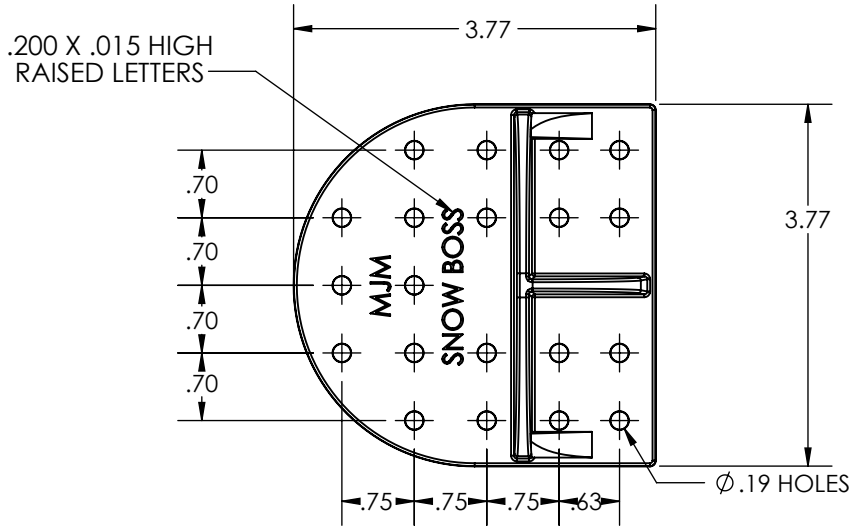

Install in accordance with Berger's written specifications and instructions. Contact Berger for detailed layout, spec sheet for detailed material, finishes, and configuration options. Do not scale drawings. Subject to change without notice

Mullane Snow Boss #650  
for Metal Roofing  
**650C**

Material: Refer to Spec Sheet

SCALE  
**1:2**

DWG. NO.

SHEET 1 OF 1