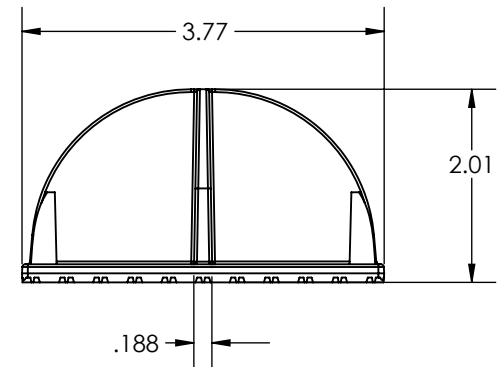

Install in accordance with Berger's written specifications and instructions. Contact Berger for detailed layout, spec sheet for detailed material, finishes, and configuration options. Do not scale drawings. Subject to change without notice

SnowGuardWarehouse.com Ph: 814-786-9085

BERGER®

QUALITY BUILDING PRODUCTS SINCE 1874

Berger Building Products, Inc
805 Pennsylvania Blvd
Feasterville, PA 19053

www.bergerbp.com

Phone: 800-523-8852
Fax: 215-355-7738

Mullane Snow Boss #650
for Metal Roofing
650C

Material: Refer to Spec Sheet

SCALE
1:2

DWG. NO.

SHEET 1 OF 1