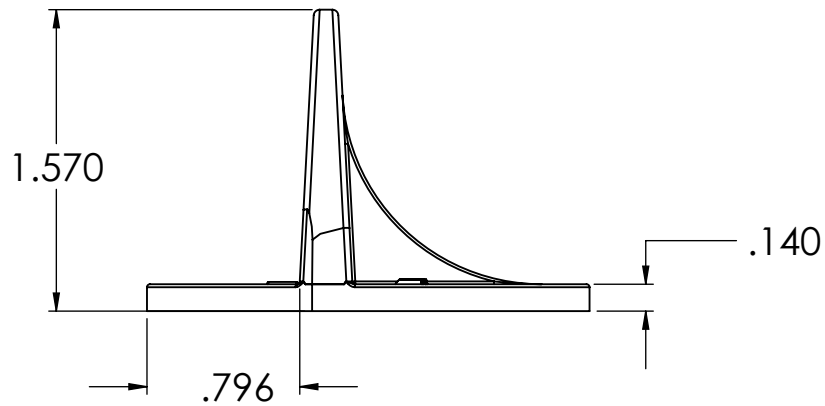

Install in accordance with Berger's written specifications and instructions. Contact Berger for detailed layout, spec sheet for detailed material, finishes, and configuration options. Do not scale drawings. Subject to change without notice

SnowGuardWarehouse.com Ph: 814-786-9085

BERGER®

QUALITY BUILDING PRODUCTS SINCE 1874

Berger Building Products, Inc
805 Pennsylvania Blvd
Feasterville, PA 19053

www.bergerbp.com

Phone: 800-523-8852
Fax: 215-355-7738

Mullane Snow Boss
#630 for Metal Roofs
630

Material: Refer to Spec Sheet

SCALE
1:1

DWG. NO.

SHEET 1 OF 1