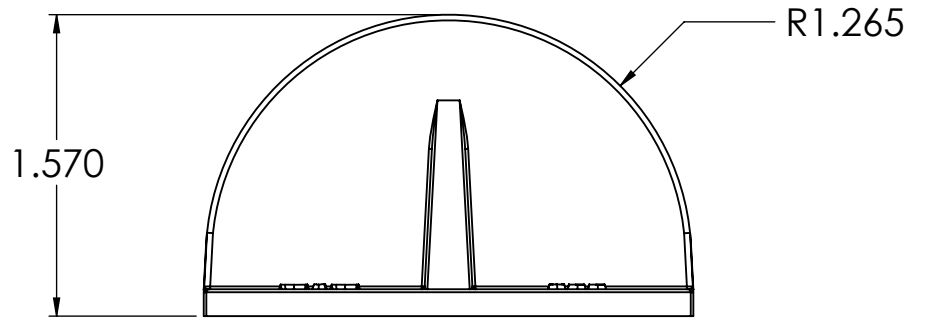

Install in accordance with Berger's written specifications and instructions. Contact Berger for detailed layout, spec sheet for detailed material, finishes, and configuration options. Do not scale drawings. Subject to change without notice

SnowGuardWarehouse.com Ph: 814-786-9085

BERGER®

QUALITY BUILDING PRODUCTS SINCE 1874

Berger Building Products, Inc
805 Pennsylvania Blvd
Feasterville, PA 19053

www.bergerbp.com

Phone: 800-523-8852
Fax: 215-355-7738

Mullane Snow Boss
#630 for Metal Roofs
630

Material: Refer to Spec Sheet

SCALE
1:1

DWG. NO.

SHEET 1 OF 1