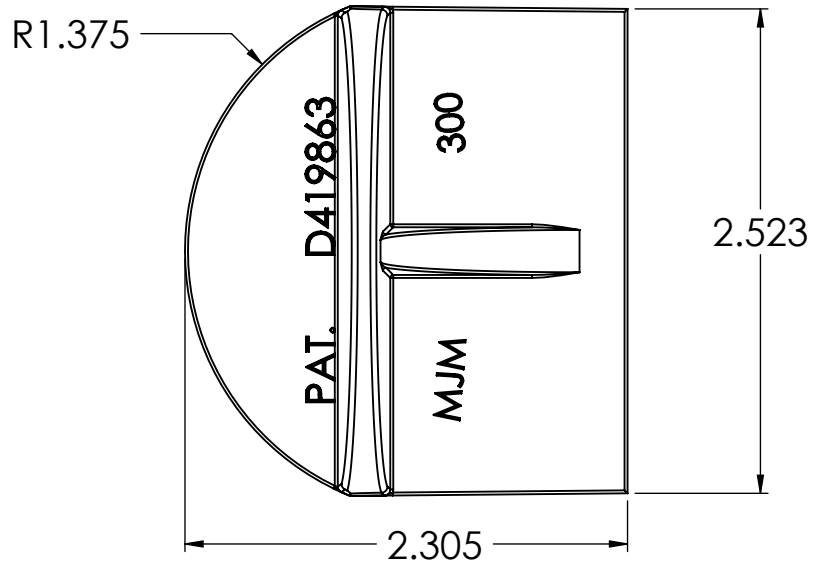

Install in accordance with Berger's written specifications and instructions. Contact Berger for detailed layout, spec sheet for detailed material, finishes, and configuration options. Do not scale drawings. Subject to change without notice

SnowGuardWarehouse.com Ph: 814-786-9085

BERGER®

QUALITY BUILDING PRODUCTS SINCE 1874

Berger Building Products, Inc
805 Pennsylvania Blvd
Feasterville, PA 19053

www.bergerbp.com

Phone: 800-523-8852
Fax: 215-355-7738

Mullane Snow Boss
#630 for Metal Roofs
630

Material: Refer to Spec Sheet

SCALE
1:1

DWG. NO.

SHEET 1 OF 1