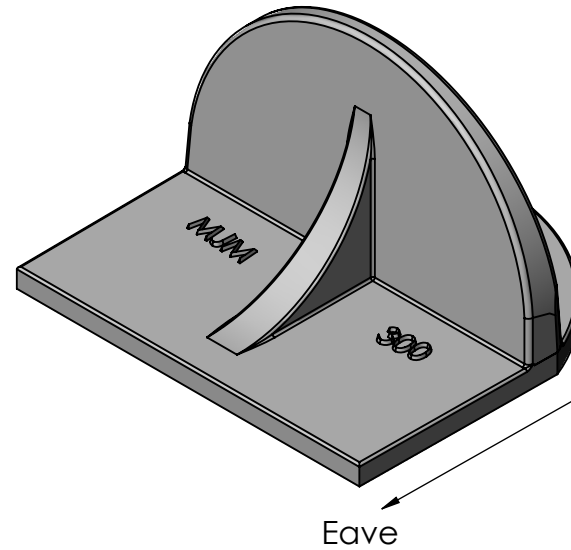

Install in accordance with Berger's written specifications and instructions. Contact Berger for detailed layout, spec sheet for detailed material, finishes, and configuration options. Do not scale drawings. Subject to change without notice

Mullane Snow Boss
#630 for Metal Roofs
630

Material: Refer to Spec Sheet

SCALE
1:1

DWG. NO.

SHEET 1 OF 1