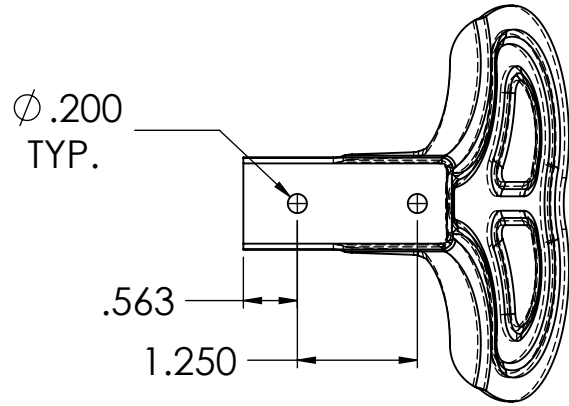

Install in accordance with Berger's written specifications and instructions. Contact Berger for detailed layout, spec sheet for detailed material, finishes, and configuration options. Do not scale drawings. Subject to change without notice

SnowGuardWarehouse.com 814-786-9085

BERGER®

QUALITY BUILDING PRODUCTS SINCE 1874

Berger Building Products, Inc
805 Pennsylvania Blvd
Feasterville, PA 19053

www.bergerbp.com

Phone: 800-523-8852
Fax: 215-355-7738

Berger #100 Snow Guard
for Metal roofing
#100 Shoe

Material: Refer to Spec Sheet

SCALE
1:2

DWG. NO.

SHEET 1 OF 1