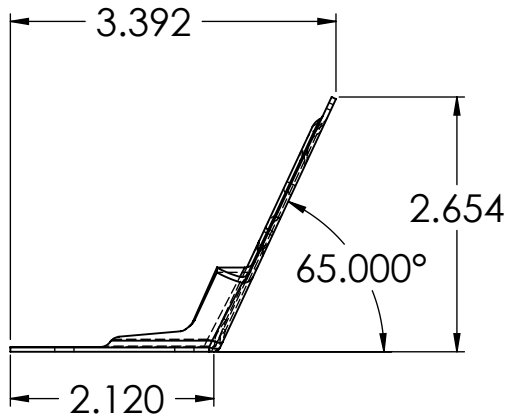

Install in accordance with Berger's written specifications and instructions. Contact Berger for detailed layout, spec sheet for detailed material, finishes, and configuration options. Do not scale drawings. Subject to change without notice

SnowGuardWarehouse.com 814-786-9085

BERGER®

QUALITY BUILDING PRODUCTS SINCE 1874

Berger Building Products, Inc
805 Pennsylvania Blvd
Feasterville, PA 19053

www.bergerbp.com

Phone: 800-523-8852
Fax: 215-355-7738

Berger #100 Snow Guard
for Metal roofing
#100 Shoe

Material: Refer to Spec Sheet

SCALE
1:2

DWG. NO.

SHEET 1 OF 1