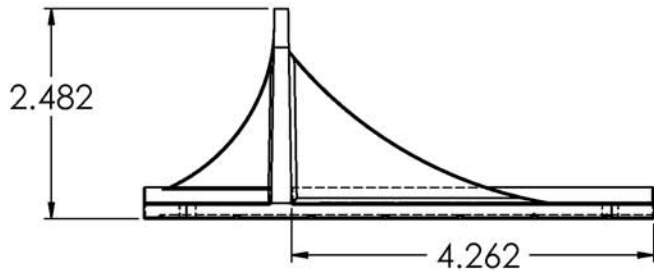

Install in accordance with Berger's written specifications and instructions. Contact Berger for detailed layout, spec sheet for detailed material, finishes, and configuration options. Do not scale drawings. Subject to change without notice

SnowGuardWarehouse.com - Ph: 814-786-9085
Email: mail@josephjenkins.com

BERGER

QUALITY BUILDING PRODUCTS SINCE 1874

Berger Building Products, Inc
805 Pennsylvania Blvd
Feasterville, PA 19053

www.bergerbp.com

Phone: 800-523-8852
Fax: 215-355-7738

Real Tool Clear Plastic
Surface Mount Snow Guard
for Metal Roofing
RTCLSM

Material: Refer to Spec Sheet

SCALE
1:2

DWG. NO.

SHEET 1 OF 1