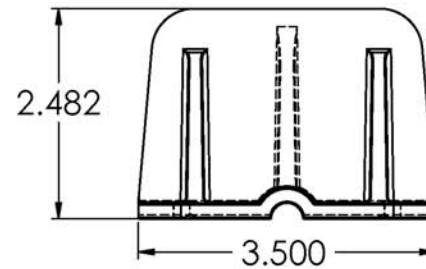

Install in accordance with Berger's written specifications and instructions. Contact Berger for detailed layout, spec sheet for detailed material, finishes, and configuration options. Do not scale drawings. Subject to change without notice

SnowGuardWarehouse.com - Ph: 814-786-9085
Email: mail@josephjenkins.com

BERGER

QUALITY BUILDING PRODUCTS SINCE 1874

Berger Building Products, Inc
805 Pennsylvania Blvd
Feasterville, PA 19053

www.bergerbp.com

Phone: 800-523-8852
Fax: 215-355-7738

Real Tool Clear Plastic
Surface Mount Snow Guard
for Metal Roofing
RTCLSM

Material: Refer to Spec Sheet

SCALE
1:2

DWG. NO.

SHEET 1 OF 1