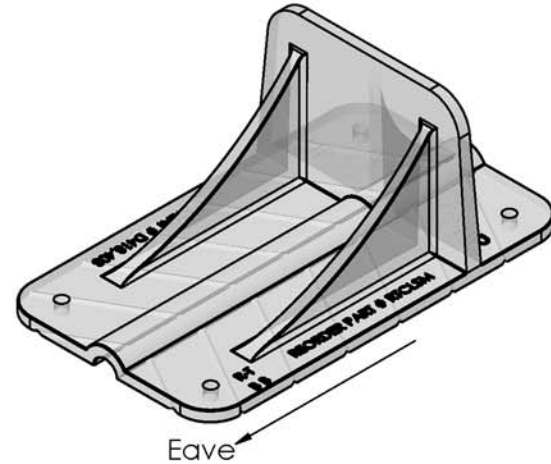

Install in accordance with Berger's written specifications and instructions. Contact Berger for detailed layout, spec sheet for detailed material, finishes, and configuration options. Do not scale drawings. Subject to change without notice

Phone: 800-523-8852
Fax: 215-355-7738

Real Tool Clear Plastic
Surface Mount Snow Guard
for Metal Roofing
RTCLSM

Material: Refer to Spec Sheet

SCALE
1:2

DWG. NO.

SHEET 1 OF 1