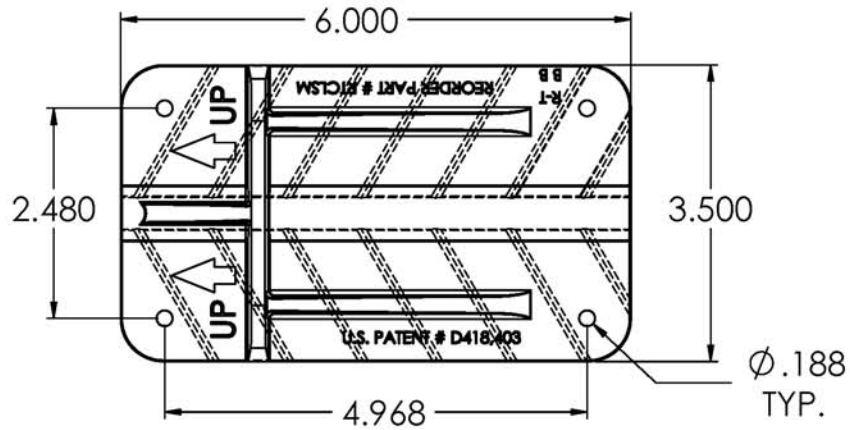

Install in accordance with Berger's written specifications and instructions. Contact Berger for detailed layout, spec sheet for detailed material, finishes, and configuration options. Do not scale drawings. Subject to change without notice

Phone: 800-523-8852
Fax: 215-355-7738

Real Tool Clear Plastic
Surface Mount Snow Guard
for Metal Roofing
RTCLSM

Material: Refer to Spec Sheet

SCALE
1:2

DWG. NO.

SHEET 1 OF 1