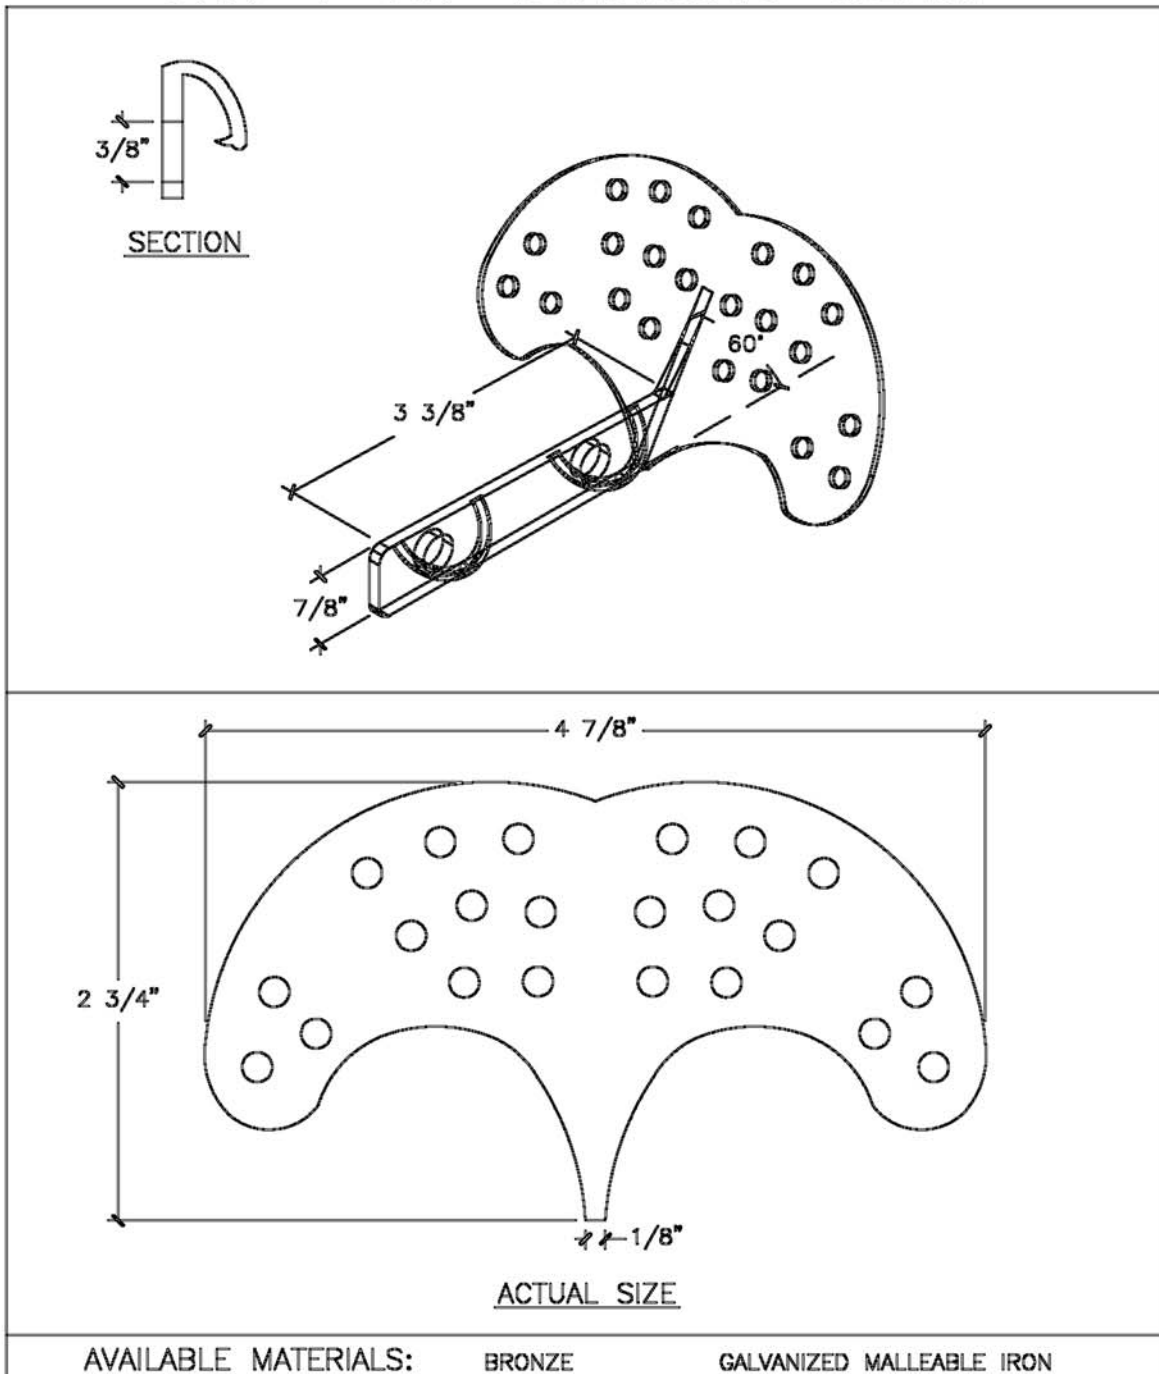

SnowGuardWarehouse.com

Snow Guards and Rails for All Types of Roofs

Joseph Jenkins, Inc., 143 Forest Lane, Grove City, PA 16127 USA: Ph: 814-786-9085
Toll Free: 866-641-7141; Fax: 814-786-8209 Email: mail@josephjenkins.com

RESIDENTIAL SNOW GUARDS No. 1 for STANDING SEAM

INFORMATION: THE ROOFER'S CHOICE SINCE 1883 FOR USE ON STANDING SEAM METAL ROOFS. THEY ARE PINCHED TO CLAMP ON THE TOP OF THE SEAM PROVIDING A RIGID PERMANENT JOB.