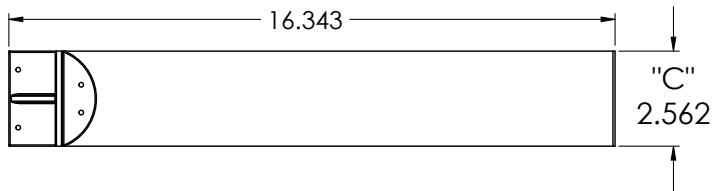

For an additional cost Mullane products can be special ordered to meet your specific needs. Fill in your requirements in inches:

B: Strap - Length: _____
C: Strap - Width: _____

SnowGuardWarehouse.com Ph: 814-786-9085

Material: Refer to Spec Sheet

SCALE **1:4** DWG. NO. SHEET 1 OF 1