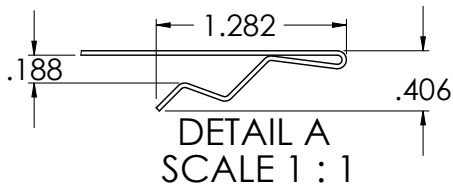

For an additional cost Mullane products can be special ordered to meet your specific needs. Fill in your requirements in inches:

B: Strap - Length: _____
C: Strap - Width: _____

SnowGuardWarehouse.com Ph: 814-786-9085

Material: Refer to Spec Sheet

SCALE **1:4** DWG. NO. SHEET 1 OF 1