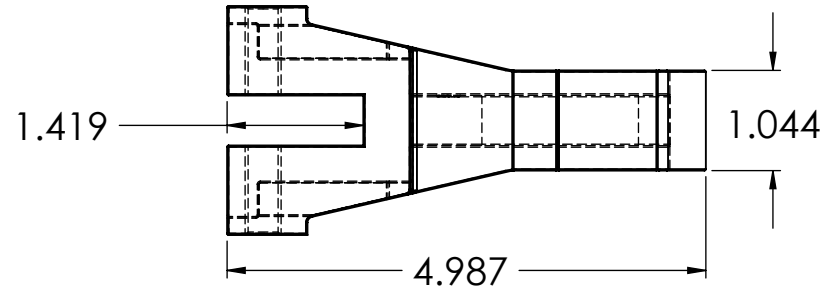

SnowGuardWarehouse.com Ph: 814-786-9085

BERGER®

QUALITY BUILDING PRODUCTS SINCE 1874
Berger Building Products, Inc
805 Pennsylvania Blvd
Feasterville, PA 19053

www.bergerbp.com

Phone: 800-523-8852
Fax: 215-355-7738

Berger F-Rail Casting
"F" Casting (tubing not shown)

Material: Refer to Spec Sheet

SCALE
1:2

DWG. NO.

SHEET 1 OF 1