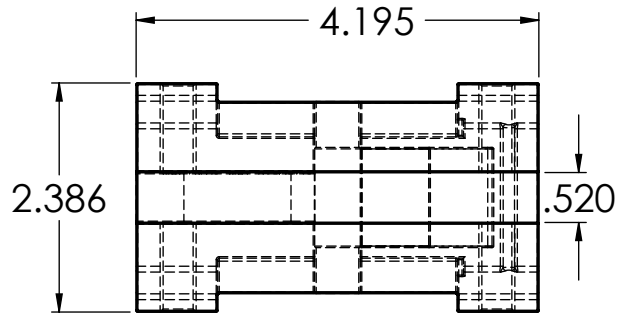

SnowGuardWarehouse.com Ph: 814-786-9085

BERGER®

QUALITY BUILDING PRODUCTS SINCE 1874
Berger Building Products, Inc
805 Pennsylvania Blvd
Feasterville, PA 19053

www.bergerbp.com

Phone: 800-523-8852
Fax: 215-355-7738

Berger F-Rail Casting
"F" Casting (tubing not shown)

Material: Refer to Spec Sheet

SCALE
1:2

DWG. NO.

SHEET 1 OF 1