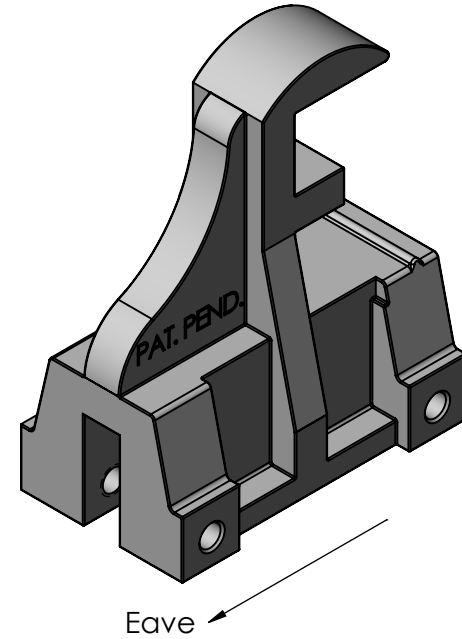

2 x 3/8-16 UNC

NOTE: TUBING NOT SHOWN

SnowGuardWarehouse.com Ph: 814-786-9085

BERGER[®]

QUALITY BUILDING PRODUCTS SINCE 1874
 Berger Building Products, Inc
 805 Pennsylvania Blvd
 Feasterville, PA 19053

www.bergerbp.com