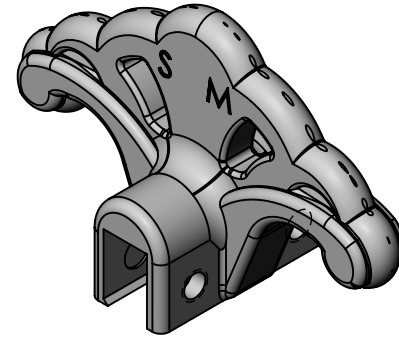

Install in accordance with Berger's written specifications and instructions. Contact Berger for detailed layout, spec sheet for detailed material, finishes, and configuration options. Do not scale drawings. Subject to change without notice

**BERGER**<sup>®</sup>

QUALITY BUILDING PRODUCTS SINCE 1874

Berger Building Products, Inc  
805 Pennsylvania Blvd  
Feasterville, PA 19053

www.bergerbp.com

Phone: 800-523-8852  
Fax: 215-355-7738

Snow Meister SL-1 Snow Guard for Single Lock, Snap Lock and Standing Seam Metal Roofing  
**SL-1**

Material: Refer to Spec Sheet

SCALE  
**1:2**

DWG. NO.

SHEET 1 OF 1