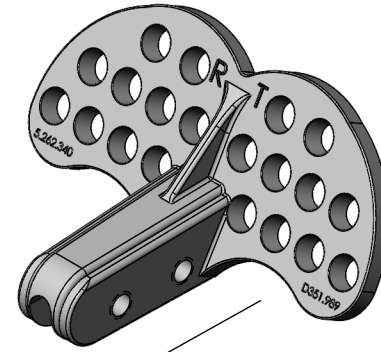

BERGER

QUALITY BUILDING PRODUCTS SINCE 1874

Berger Building Products, Inc
805 Pennsylvania Blvd
Feasterville, PA 19053

www.bergerbp.com

Phone: 800-523-8852
Fax: 215-355-7738

Real Tool RT Snow Guard for
Standing Seam Metal Roofs
RT300

Material: Refer to Spec Sheet

SCALE
1:2

DWG. NO.

SHEET 1 OF 1