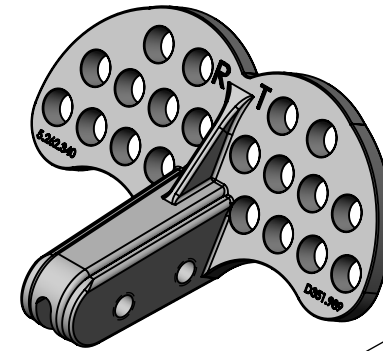

Eave

BERGER[®]

QUALITY BUILDING PRODUCTS SINCE 1874

Berger Building Products, Inc
805 Pennsylvania Blvd
Feasterville, PA 19053

www.bergerbp.com

Phone: 800-523-8852
Fax: 215-355-7738

Real Tool RT Snow Guard for
Standing Seam Metal Roofs
RT200