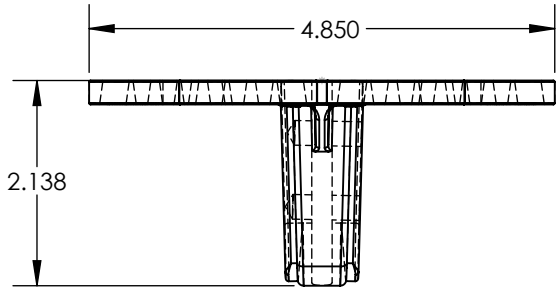

Eave

BERGER[®]

QUALITY BUILDING PRODUCTS SINCE 1874

Berger Building Products, Inc
805 Pennsylvania Blvd
Feasterville, PA 19053

www.bergerbp.com

Phone: 800-523-8852
Fax: 215-355-7738

Real Tool RT Snow Guard for
Standing Seam Metal Roofs
RT200

Material: Refer to Spec Sheet

SCALE
1:2

DWG. NO.

SHEET 1 OF 1