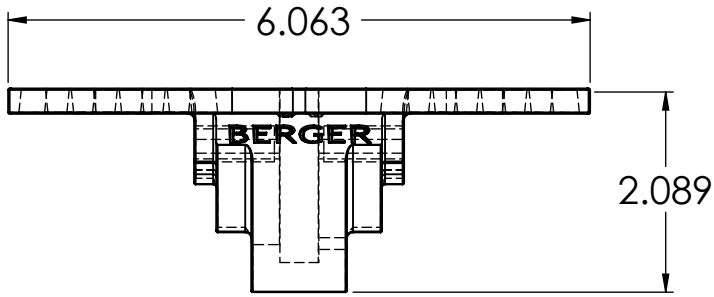

Install in accordance with Berger's written specifications and instructions. Contact Berger for detailed layout, spec sheet for detailed material, finishes, and configuration options. Do not scale drawings. Subject to change without notice

SnowGuardWarehouse.com Ph: 814-786-9085

BERGER

QUALITY BUILDING PRODUCTS SINCE 1874

Berger Building Products, Inc
805 Pennsylvania Blvd
Feasterville, PA 19053

www.bergerbp.com

Phone: 800-523-8852
Fax: 215-355-7738

Real Tool AP Snow Guard for
Standing Seam Metal Roofs
AP400

Material: Refer to Spec Sheet

SCALE
1:2

DWG. NO.

SHEET 1 OF 1