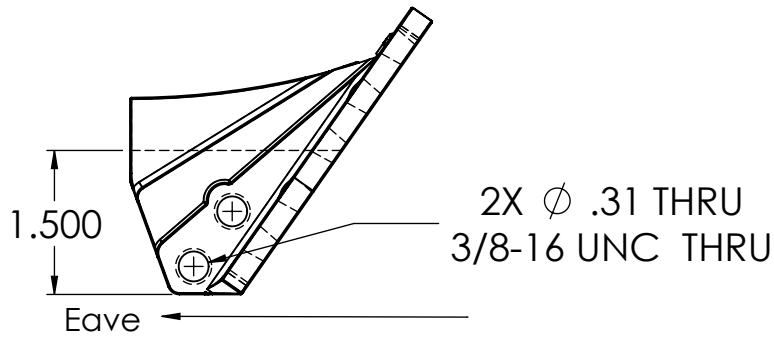

Install in accordance with Berger's written specifications and instructions. Contact Berger for detailed layout, spec sheet for detailed material, finishes, and configuration options. Do not scale drawings. Subject to change without notice

SnowGuardWarehouse.com Ph: 814-786-9085

BERGER

QUALITY BUILDING PRODUCTS SINCE 1874

Berger Building Products, Inc
805 Pennsylvania Blvd
Feasterville, PA 19053

www.bergerbp.com

Phone: 800-523-8852
Fax: 215-355-7738

Real Tool AP Snow Guard for
Standing Seam Metal Roofs
AP400

Material: Refer to Spec Sheet

SCALE
1:2

DWG. NO.

SHEET 1 OF 1