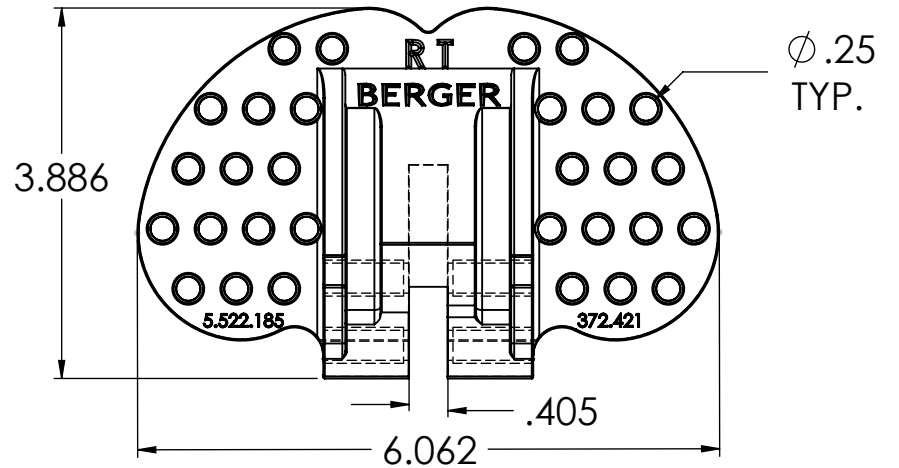

Install in accordance with Berger's written specifications and instructions. Contact Berger for detailed layout, spec sheet for detailed material, finishes, and configuration options. Do not scale drawings. Subject to change without notice

Real Tool AP Snow Guard for  
Standing Seam Metal Roofs  
**AP400**

Material: Refer to Spec Sheet

SCALE  
**1:2**

DWG. NO.

SHEET 1 OF 1