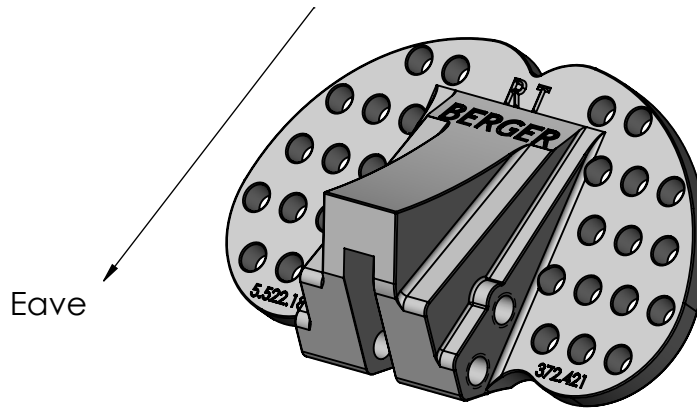

Install in accordance with Berger's written specifications and instructions. Contact Berger for detailed layout, spec sheet for detailed material, finishes, and configuration options. Do not scale drawings. Subject to change without notice

Real Tool AP Snow Guard for  
Standing Seam Metal Roofs  
**AP400**

Material: Refer to Spec Sheet

SCALE  
**1:2**

DWG. NO.

SHEET 1 OF 1