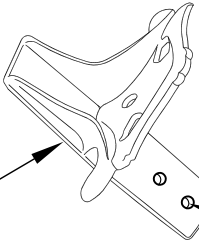

2 HOLES FOR
ATTACHMENT W/
FASTENERS

MC2N
SNOW GUARD HEAD
5 1/2" WIDE x 3 1/4" HIGH

TYPICAL MC2N INSTALLATION DIAGRAM

TYPICAL MC2N CROSS SECTION

MC2N - FOR METAL ROOF CONSTRUCTION