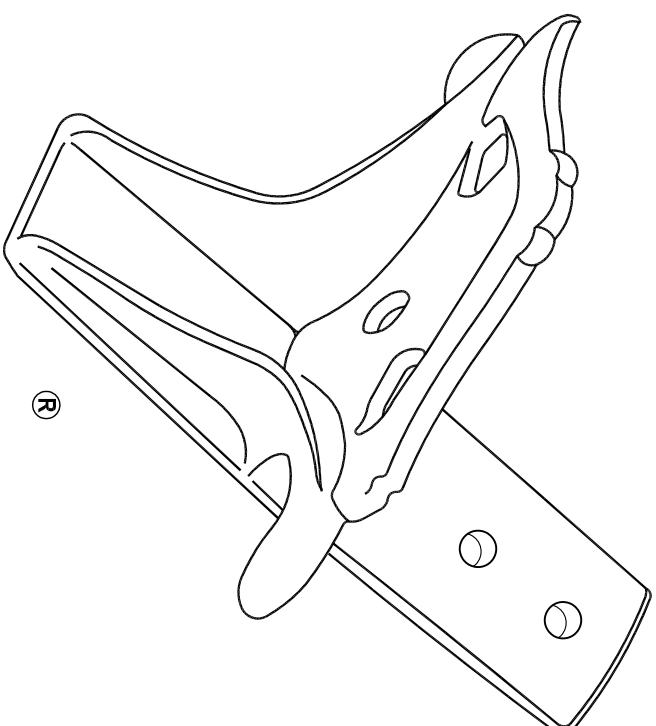

2 HOLES FOR
ATTACHMENT W/
FASTENERS

MC2N
SNOW GUARD HEAD
5 1/2" WIDE x 3 1/4" HIGH

TYPICAL MC2N INSTALLATION DIAGRAM

TYPICAL MC2N CROSS SECTION

MC2N - FOR METAL ROOF CONSTRUCTION