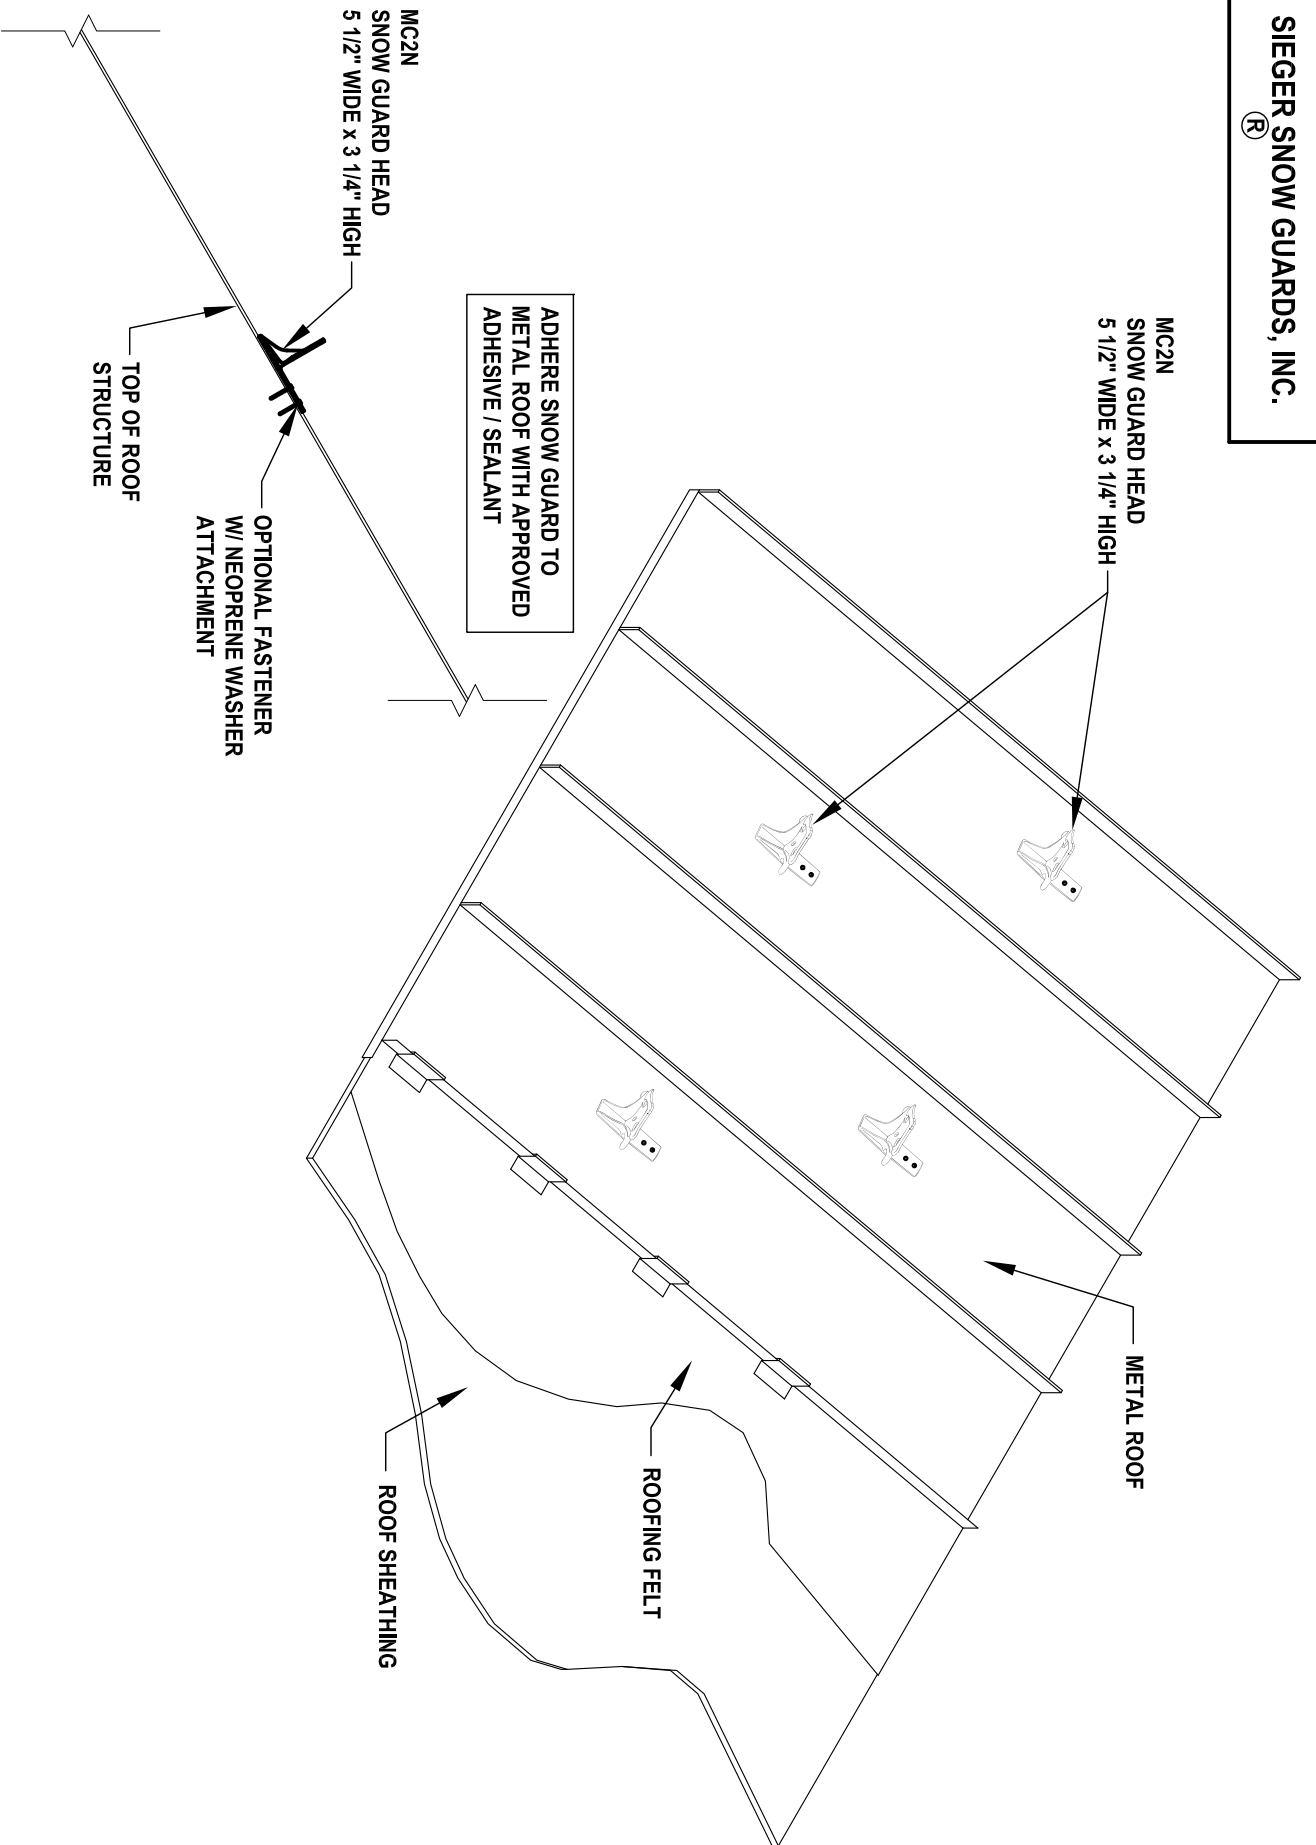

2 HOLES FOR
ATTACHMENT W/
FASTENERS

MC2N
SNOW GUARD HEAD
5 1/2" WIDE x 3 1/4" HIGH

TYPICAL MC2N INSTALLATION DIAGRAM

TYPICAL MC2N CROSS SECTION

MC2N - FOR METAL ROOF CONSTRUCTION