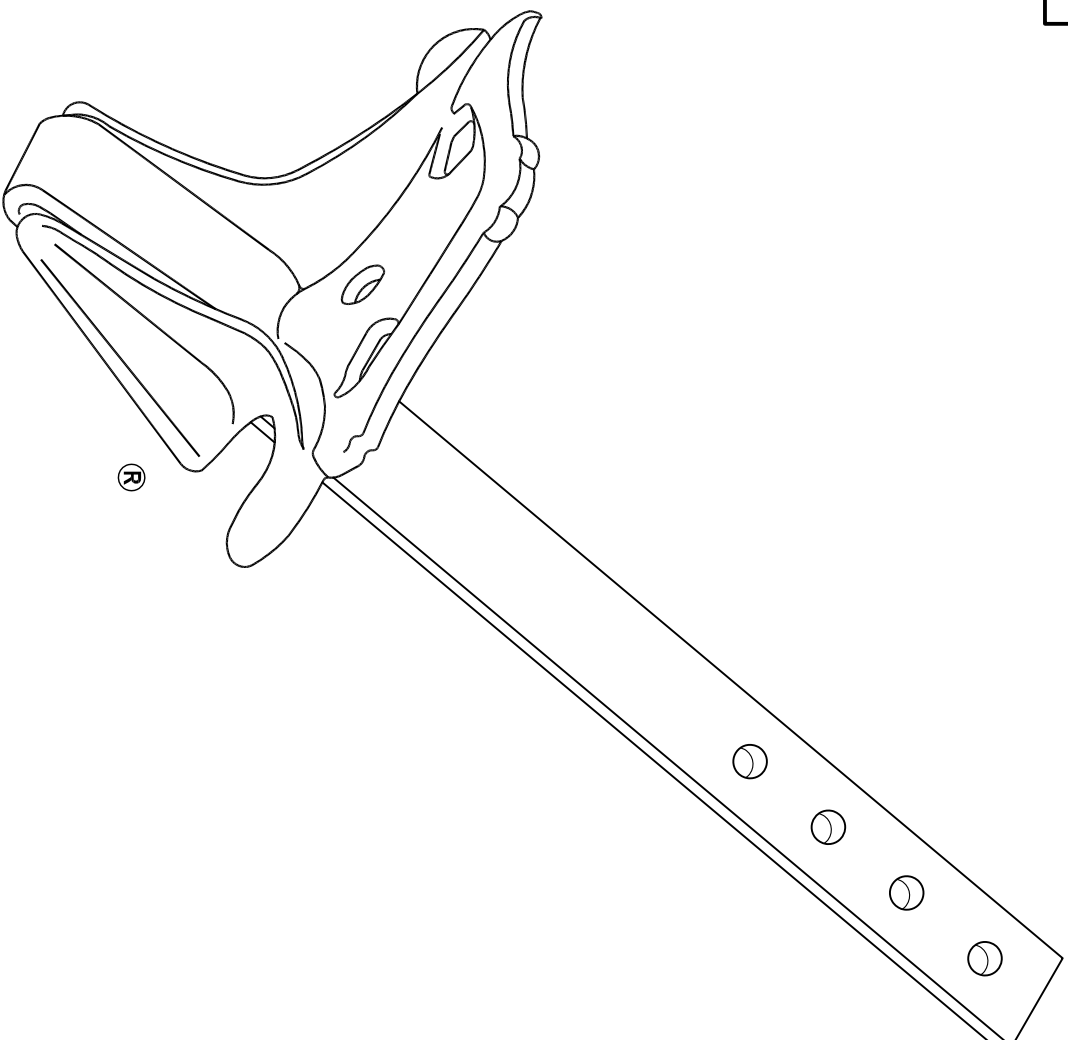

SIEGER SNOW GUARDS, INC.
[®]

TYPICAL MODEL C CROSS SECTION

COPYRIGHT © 2009 - SIEGER SNOW GUARDS, INC. - ALL RIGHTS RESERVED

THE "MODEL C" AND ITS THREE-DIMENSIONAL CONFIGURATION ARE TRADEMARKS OF SIEGER SNOW GUARDS, INC.

SIEGER SNOW GUARDS, INC.
®

MODEL C - FOR SLATE ROOF CONSTRUCTION

TYPICAL MODEL C INSTALLATION DIAGRAM

COPYRIGHT © 2009 - SIEGER SNOW GUARDS, INC. - ALL RIGHTS RESERVED
®

THE "MODEL C" AND ITS THREE-DIMENSIONAL CONFIGURATION ARE TRADEMARKS OF SIEGER SNOW GUARDS, INC.