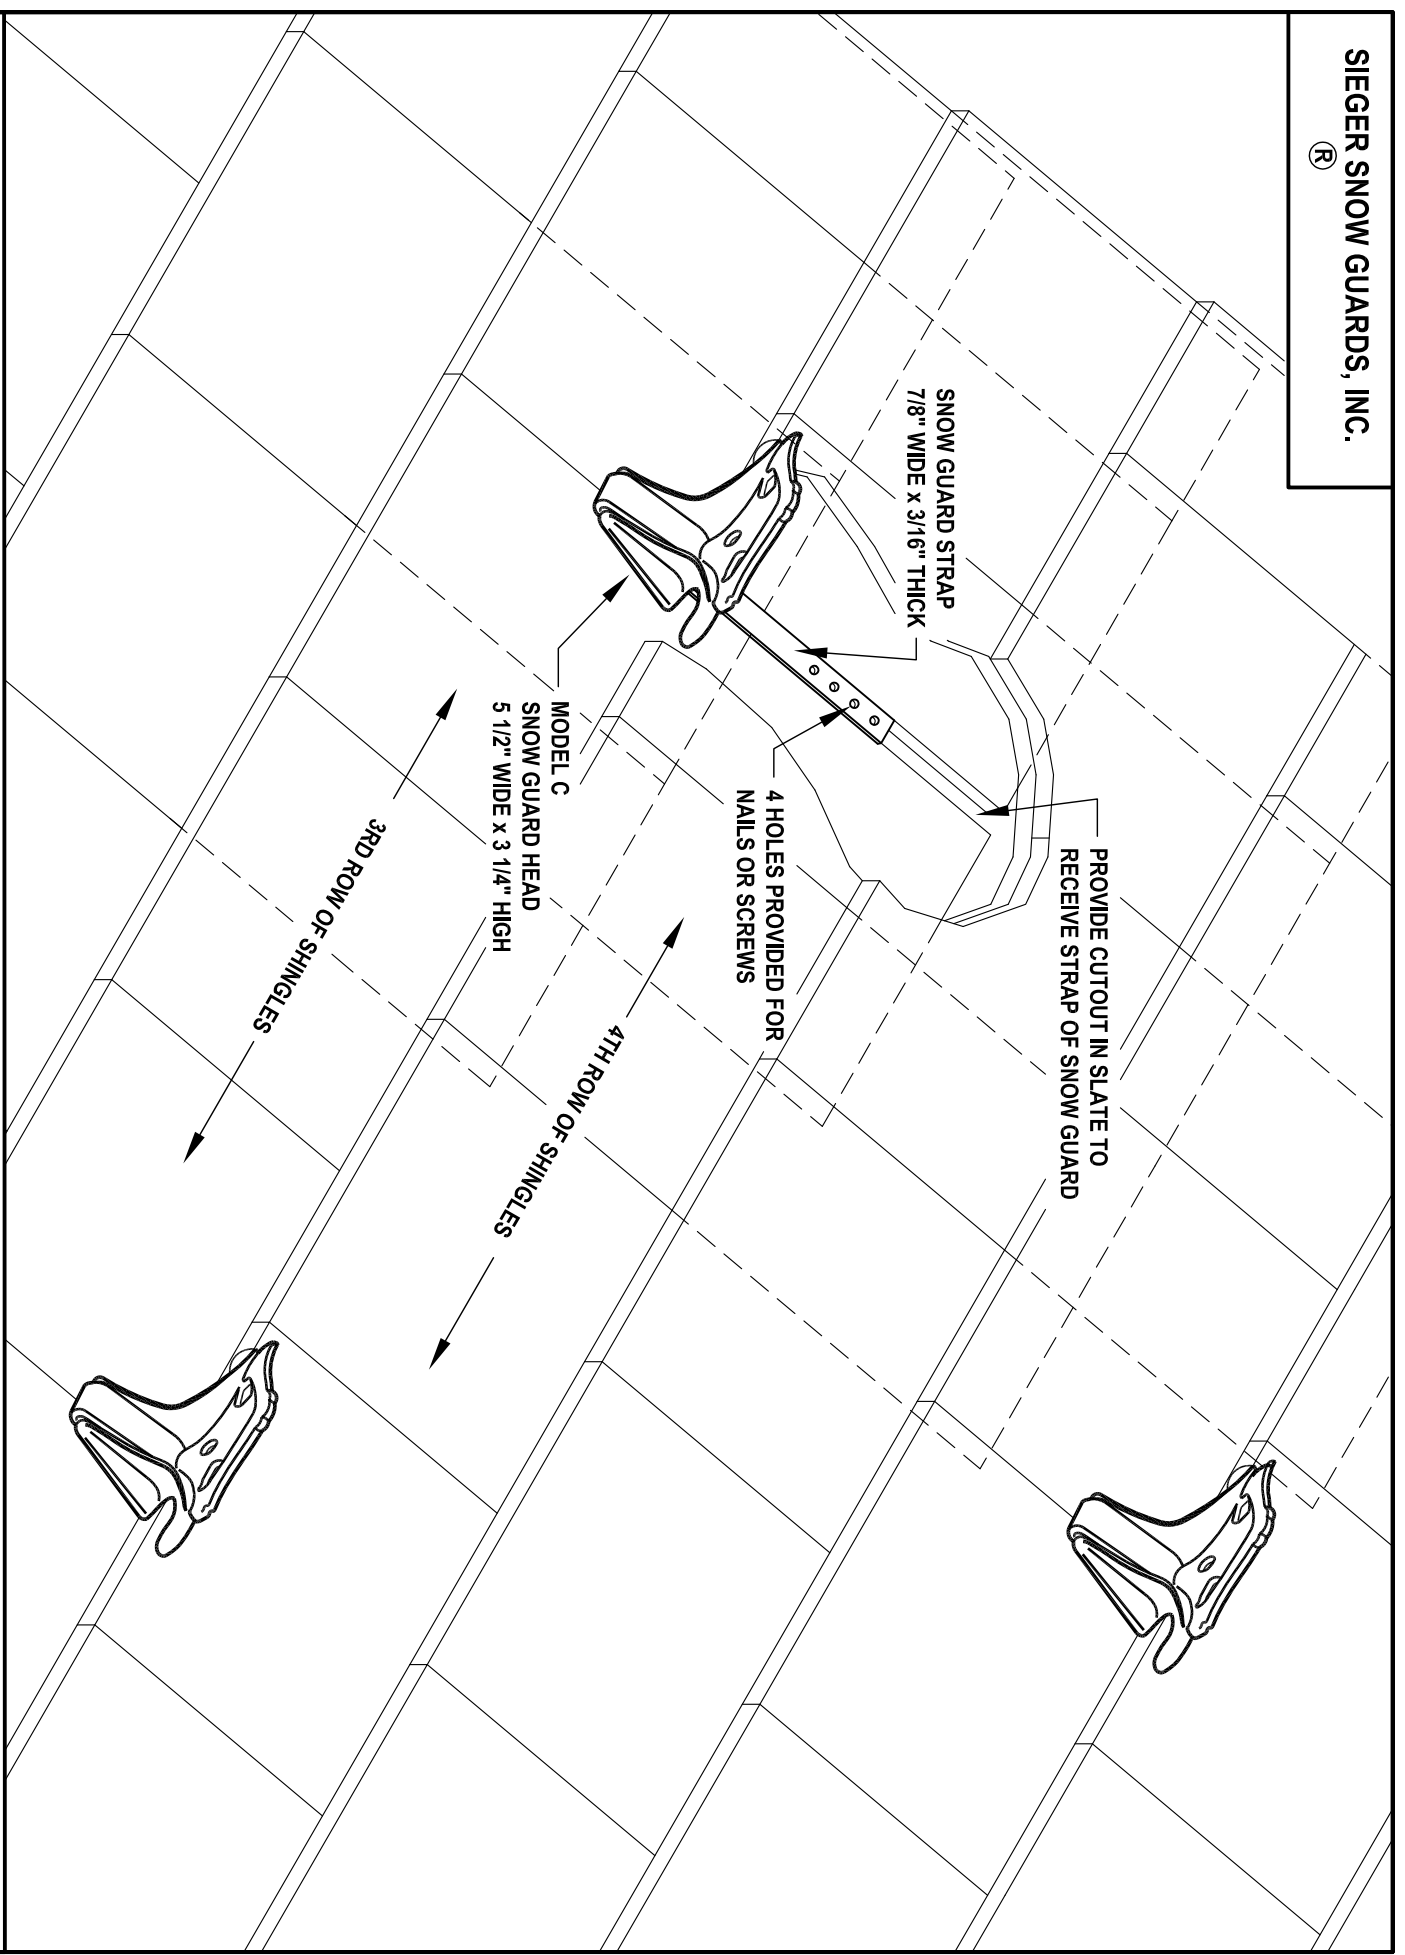

SIEGER SNOW GUARDS, INC.
[®]

TYPICAL MODEL C CROSS SECTION

COPYRIGHT © 2009 - SIEGER SNOW GUARDS, INC. - ALL RIGHTS RESERVED

THE "MODEL C" AND ITS THREE-DIMENSIONAL CONFIGURATION ARE TRADEMARKS OF SIEGER SNOW GUARDS, INC.

SIEGER SNOW GUARDS, INC.
®

MODEL C - FOR SLATE ROOF CONSTRUCTION

TYPICAL MODEL C INSTALLATION DIAGRAM

COPYRIGHT © 2009 - SIEGER SNOW GUARDS, INC. - ALL RIGHTS RESERVED
®

THE "MODEL C" AND ITS THREE-DIMENSIONAL CONFIGURATION ARE TRADEMARKS OF SIEGER SNOW GUARDS, INC.