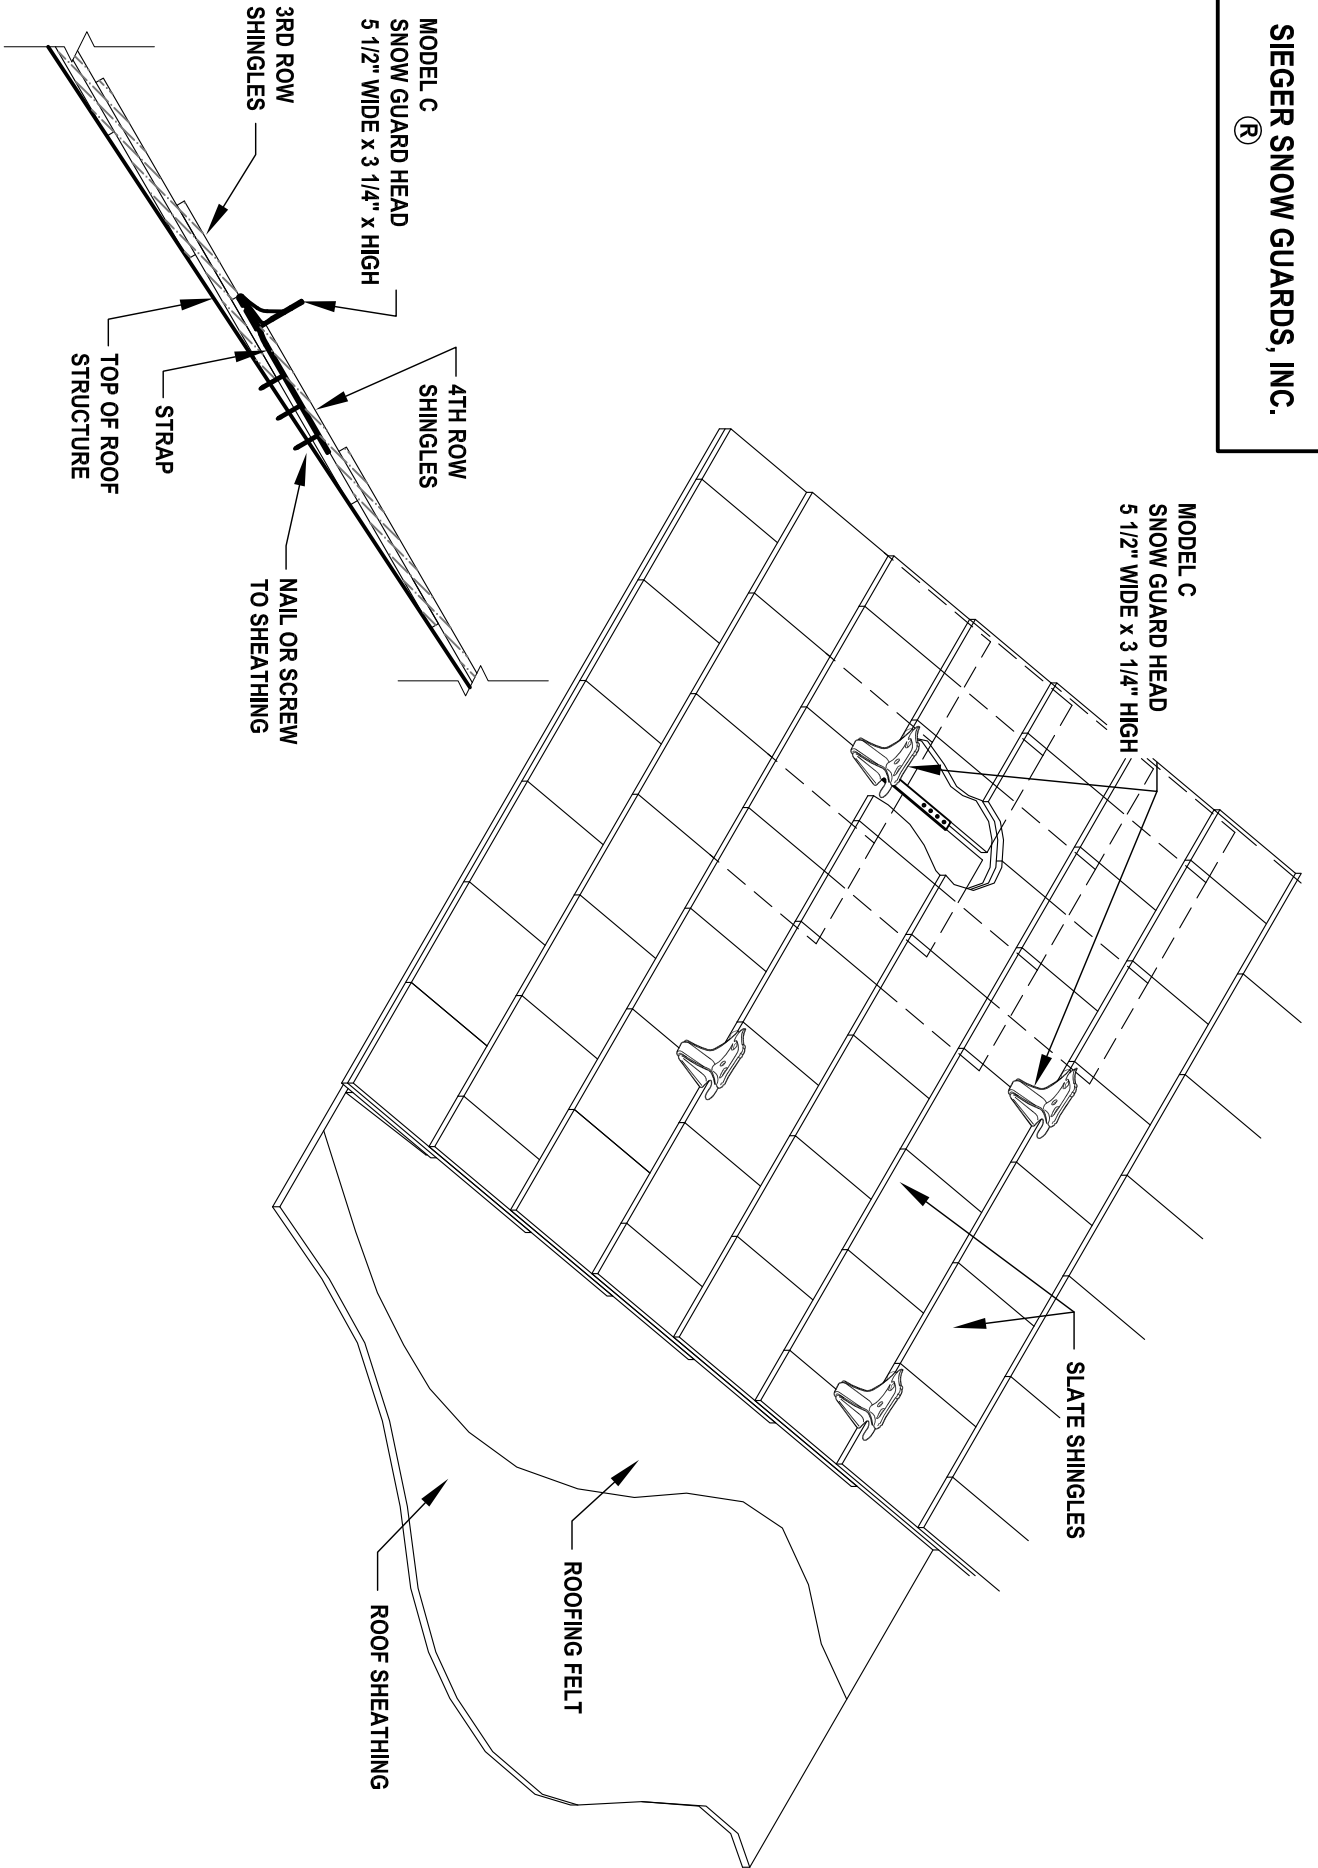

SIEGER SNOW GUARDS, INC.
[®]

TYPICAL MODEL C CROSS SECTION

COPYRIGHT © 2009 - SIEGER SNOW GUARDS, INC. - ALL RIGHTS RESERVED

THE "MODEL C" AND ITS THREE-DIMENSIONAL CONFIGURATION ARE TRADEMARKS OF SIEGER SNOW GUARDS, INC.

SIEGER SNOW GUARDS, INC.
®

MODEL C - FOR SLATE ROOF CONSTRUCTION

TYPICAL MODEL C INSTALLATION DIAGRAM

COPYRIGHT © 2009 - SIEGER SNOW GUARDS, INC. - ALL RIGHTS RESERVED
®

THE "MODEL C" AND ITS THREE-DIMENSIONAL CONFIGURATION ARE TRADEMARKS OF SIEGER SNOW GUARDS, INC.