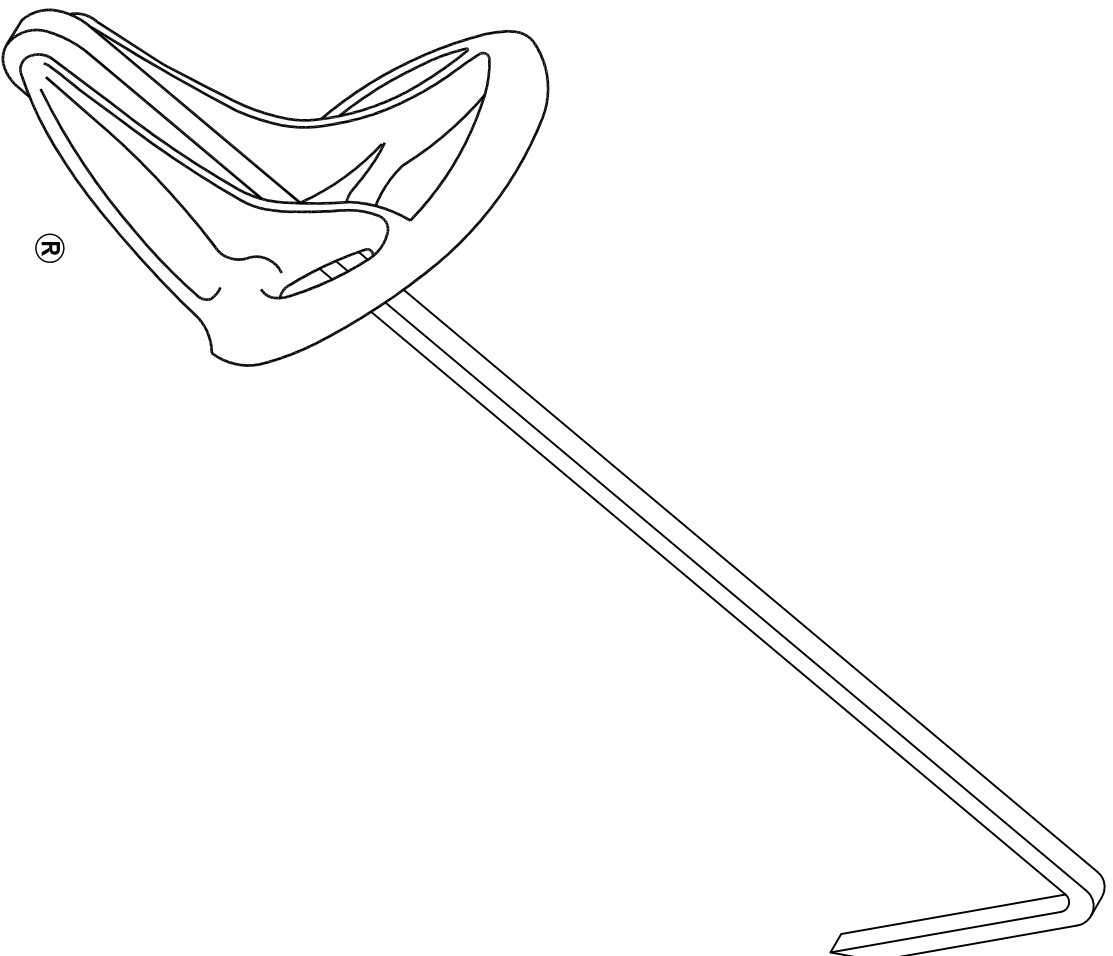

TYPICAL BOSS 1 CROSS SECTION

# BOSS 1 - FOR SLATE ROOF CONSTRUCTION

TYPICAL BOSS 1 INSTALLATION DIAGRAM

COPYRIGHT © 2009 - SIEGER SNOW GUARDS, INC. - ALL RIGHTS RESERVED  
®

THE "BOSS 1" AND ITS THREE-DIMENSIONAL CONFIGURATION ARE TRADEMARKS OF SIEGER SNOW GUARDS, INC.