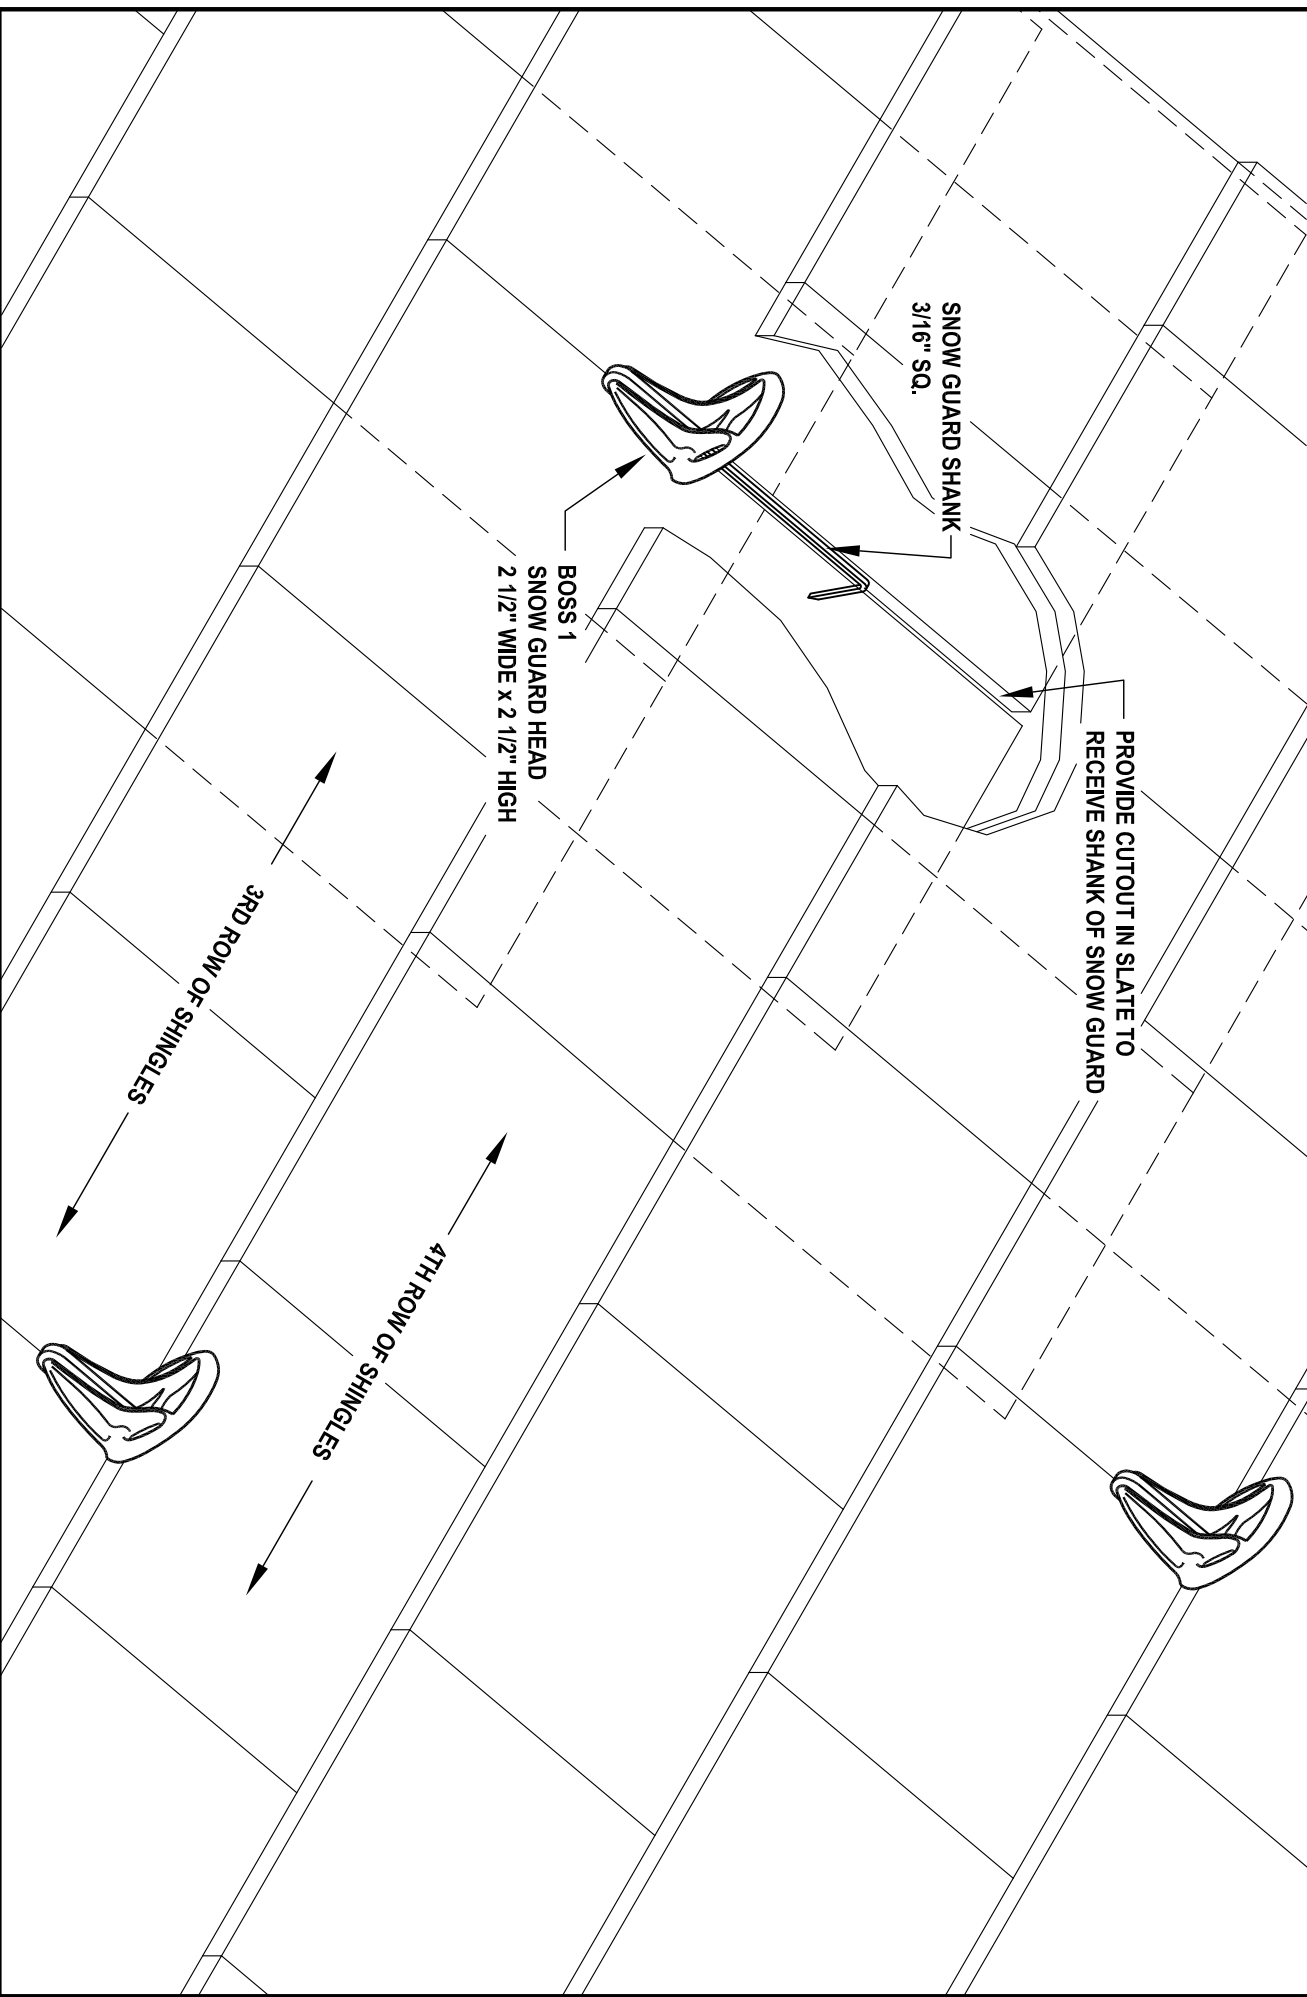

TYPICAL BOSS 1 CROSS SECTION

# BOSS 1 - FOR SLATE ROOF CONSTRUCTION

TYPICAL BOSS 1 INSTALLATION DIAGRAM

COPYRIGHT © 2009 - SIEGER SNOW GUARDS, INC. - ALL RIGHTS RESERVED  
®

THE "BOSS 1" AND ITS THREE-DIMENSIONAL CONFIGURATION ARE TRADEMARKS OF SIEGER SNOW GUARDS, INC.