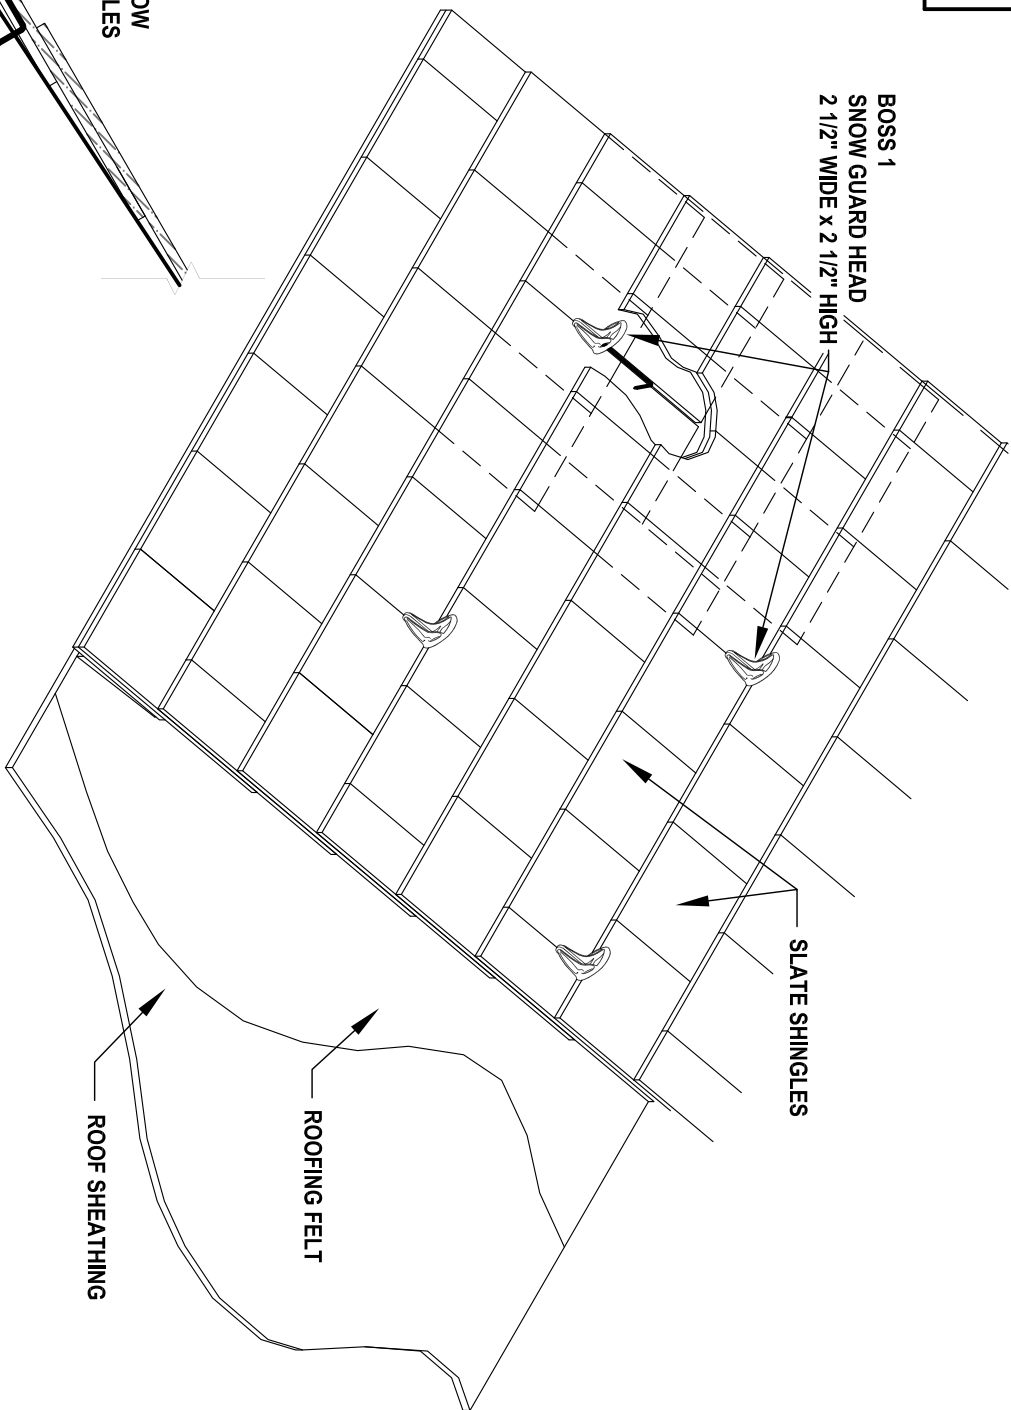

TYPICAL BOSS 1 CROSS SECTION

# BOSS 1 - FOR SLATE ROOF CONSTRUCTION

TYPICAL BOSS 1 INSTALLATION DIAGRAM

COPYRIGHT © 2009 - SIEGER SNOW GUARDS, INC. - ALL RIGHTS RESERVED  
®

THE "BOSS 1" AND ITS THREE-DIMENSIONAL CONFIGURATION ARE TRADEMARKS OF SIEGER SNOW GUARDS, INC.