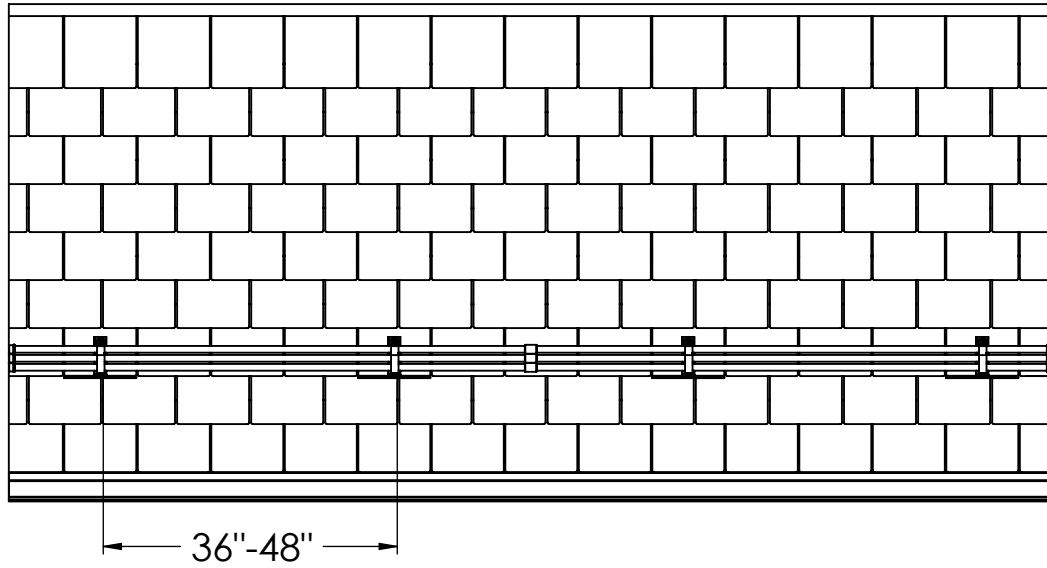

Install in accordance with Berger's written specifications and instructions. Contact Berger for detailed layout, spec sheet for detailed material, finishes, and configuration options. Do not scale drawings. Subject to change without notice

24"-36"
FROM EAVE

BERGER®

QUALITY BUILDING PRODUCTS SINCE 1874

Berger Building Products, Inc
805 Pennsylvania Blvd
Feasterville, PA 19053

www.bergerbp.com

Phone: 800-523-8852
Fax: 215-355-7738

**Mullane #500 BronzeGuard
Roof Assembly**

Material: Refer to Spec Sheet

SCALE
1:32

DWG. NO.

SHEET 1 OF 1

SnowGuardWarehouse.com Ph: 814-786-9085