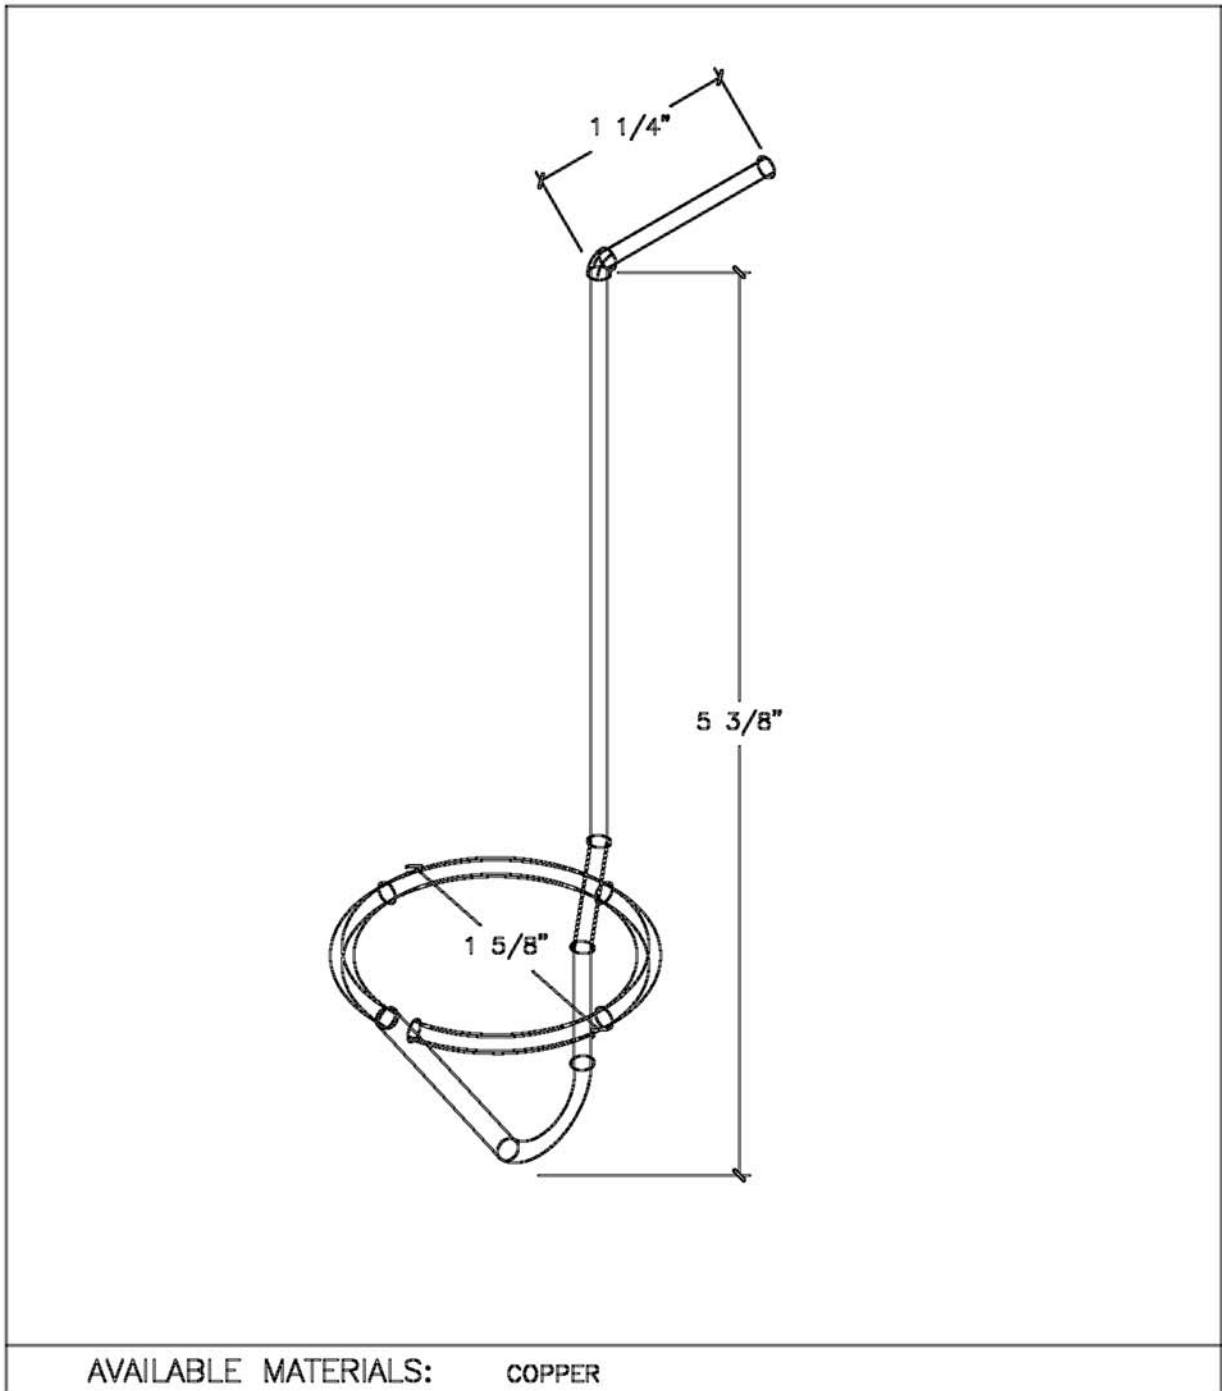

RESIDENTIAL SNOW GUARDS LOOP the LOOP

AVAILABLE MATERIALS: COPPER

INFORMATION: THE LOOP the LOOP SNOW GUARD IS AN ECONOMY GUARD FOR WOOD DECK APPLICATIONS UNDER SLATE, WOOD SHAKES OR ASPHALT SHINGLES.
RECOMMENDED SNOW GUARDS PER SQUARE: 1/4 PITCH ROOF - 50 SNOW GUARDS, 1/3 PITCH ROOF - 75 SNOW GUARDS, 1/2 PITCH ROOF - 150 SNOW GUARDS.