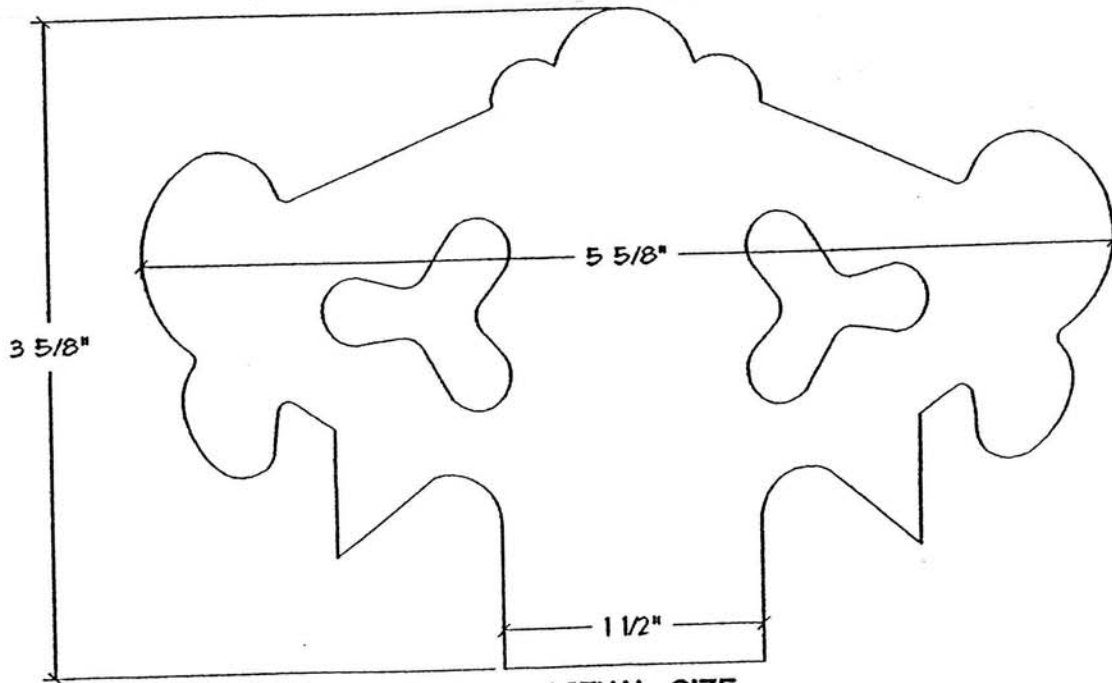

SnowGuardWarehouse.com

Snow Guards and Rails for All Types of Roofs

Joseph Jenkins, Inc., 143 Forest Lane, Grove City, PA 16127 USA: Ph: 814-786-9085
Toll Free: 866-641-7141; Fax: 814-786-8209 Email: mail@josephjenkins.com

BERGER #95 Heavy-duty Snow Guards

ACTUAL SIZE

AVAILABLE MATERIALS: BRONZE ALUMINUM GALVANIZED MALLEABLE IRON

INFORMATION: A LARGER GUARD WITH GOTHIC DESIGNED TO TRANSFER SNOW AND ICE LOADS. THIS ASSEMBLY IS AVAILABLE IN THREE MATERIAL SELECTIONS WITH 1/8" x 1" x 12" BAR IN APPROPRIATE METAL COMBINATION. EXCELLENT IN AREAS THAT RECEIVE HEAVY SNOWS!