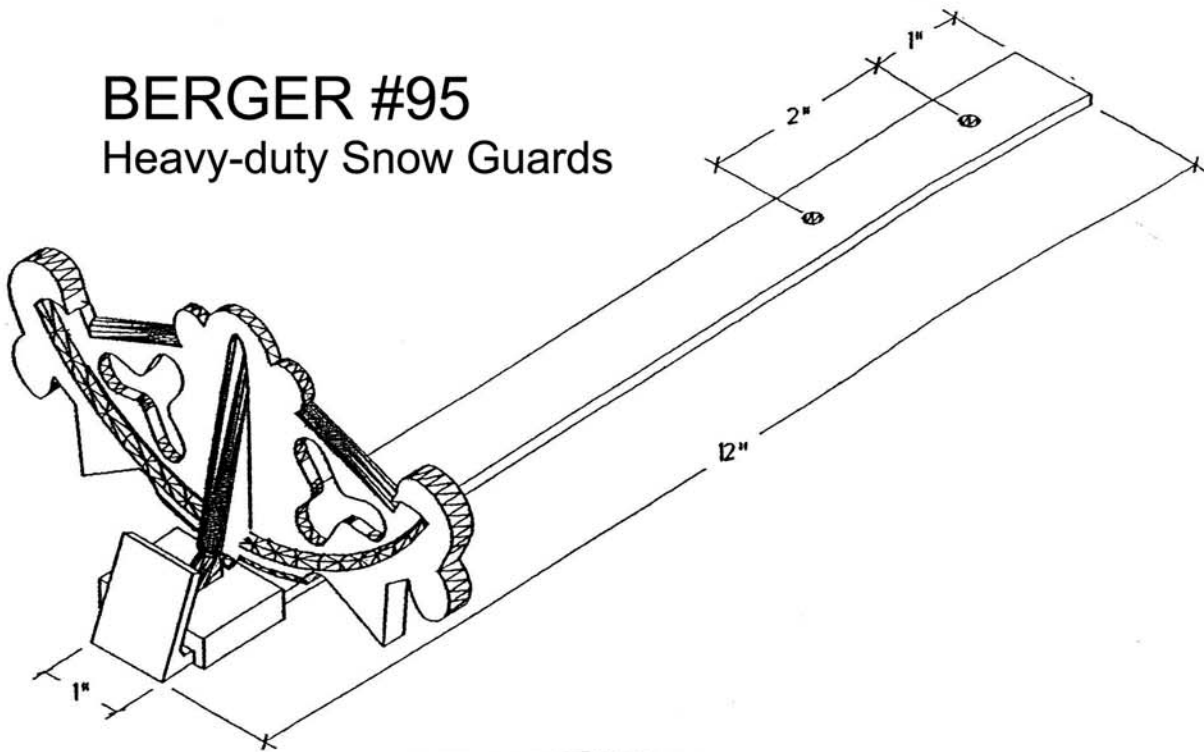

SnowGuardWarehouse.com

Snow Guards and Rails for All Types of Roofs

Joseph Jenkins, Inc., 143 Forest Lane, Grove City, PA 16127 USA: Ph: 814-786-9085
Toll Free: 866-641-7141; Fax: 814-786-8209 Email: mail@josephjenkins.com

BERGER #95 Heavy-duty Snow Guards

ACTUAL SIZE

AVAILABLE MATERIALS: BRONZE ALUMINUM GALVANIZED MALLEABLE IRON

INFORMATION: A LARGER GUARD WITH GOTHIC DESIGNED TO TRANSFER SNOW AND ICE LOADS. THIS ASSEMBLY IS AVAILABLE IN THREE MATERIAL SELECTIONS WITH 1/8" x 1" x 12" BAR IN APPROPRIATE METAL COMBINATION. EXCELLENT IN AREAS THAT RECEIVE HEAVY SNOWS!