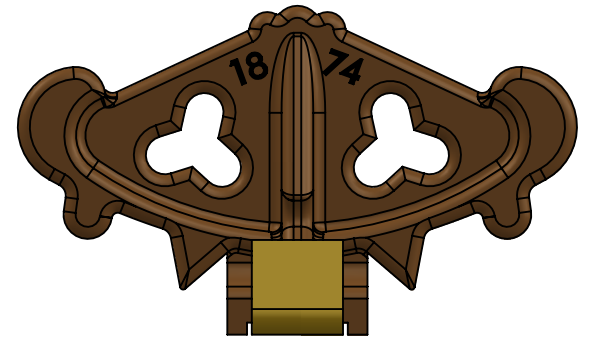

BERGER[®]

QUALITY BUILDING PRODUCTS SINCE 1874

Berger Building Products, Inc
805 Pennsylvania Blvd
Feasterville, PA 19053

www.bergerbp.com

Phone: 800-523-8852
Fax: 215-355-7738

Berger #95 Gothic Style
Snow Guard for Shingle,
Slate and Tile Roofs
(Heavy Duty)
#95

Material: Refer to Spec Sheet

SCALE
1:4

DWG. NO.

SHEET 1 OF 1