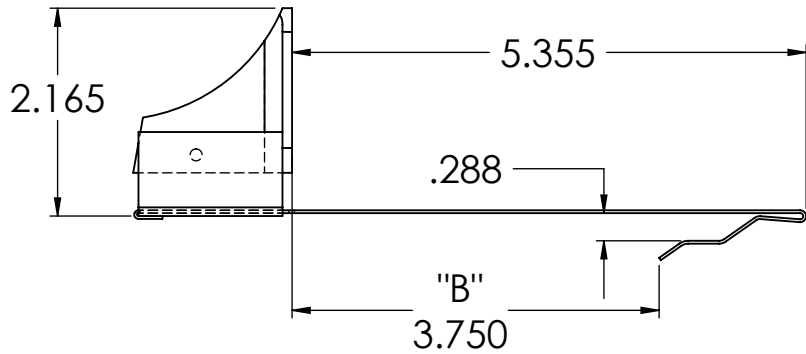

Install in accordance with Berger's written specifications and instructions. Contact Berger for detailed layout, spec sheet for detailed material, finishes, and configuration options. Do not scale drawings. Subject to change without notice

SNOWGUARDWAREHOUSE.COM

Ph: 814-786-9085

A division of Joseph Jenkins Inc.

For an additional cost, Mullane products can be special ordered to meet your specific needs. Fill in your requirements in inches:

A: _____
B: _____
C: _____

BERGER®

QUALITY BUILDING PRODUCTS SINCE 1874

Berger Building Products, Inc
805 Pennsylvania Blvd
Feasterville, PA 19053

www.bergerbp.com

Phone: 800-523-8852
Fax: 215-355-7738

Mullane #100S for Slate Roofs -
Retro Hook Application
100S-RH

Material: Refer to Spec Sheet

SCALE
1:2

DWG. NO.

SHEET 1 OF 1