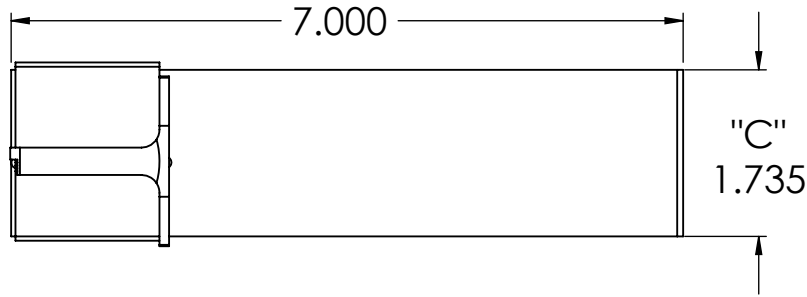

Install in accordance with Berger's written specifications and instructions. Contact Berger for detailed layout, spec sheet for detailed material, finishes, and configuration options. Do not scale drawings. Subject to change without notice

SNOWGUARDWAREHOUSE.COM

Ph: 814-786-9085

A division of Joseph Jenkins Inc.

For an additional cost, Mullane products can be special ordered to meet your specific needs. Fill in your requirements in inches:

A: _____
B: _____
C: _____

BERGER®

QUALITY BUILDING PRODUCTS SINCE 1874

Berger Building Products, Inc
805 Pennsylvania Blvd
Feasterville, PA 19053

www.bergerbp.com

Phone: 800-523-8852
Fax: 215-355-7738

Mullane #100S for Slate Roofs -
Retro Hook Application
100S-RH

Material: Refer to Spec Sheet

SCALE
1:2

DWG. NO.

SHEET 1 OF 1